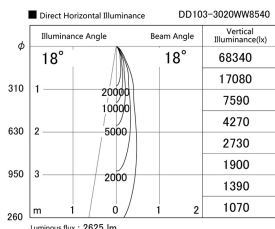

Item no. DD103-3020WW8540

Series Name: Versa R-G, Antiglare

White Reflector

Installation	Recessed mount
Type	
Fixture wattage	30.3W
Beam angle	18 deg.
Color Temp.	4000K
CRI	Ra>85
Luminous	2623 lm
Body	Die-cast aluminum alloy
Body finish	N/A
Trim finish	White
Reflector finish	White
IP Rate	IP20
Light source	COB module
Input Voltage	AC220~240V
Dimming Type	Non-Dimmable
Certificate	CE, CCC
Cut Hole	150mm