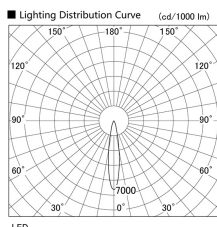

Item no. DD103-3020WW8540

Series Name: Versa R-G, Antiglare

White Reflector

Installation	Recessed mount
Type	
Fixture wattage	30.3W
Beam angle	18 deg.
Color Temp.	4000K
CRI	Ra>85
Luminous	2623 lm
Body	Die-cast aluminum alloy
Body finish	N/A
Trim finish	White
Reflector finish	White
IP Rate	IP20
Light source	COB module
Input Voltage	AC220~240V
Dimming Type	Non-Dimmable
Certificate	CE, CCC
Cut Hole	150mm