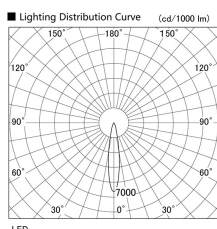

Item no. DD103-3020WW9027

Series Name: Versa R-G, Antiglare

White Reflector

Installation	Recessed mount
Type	
Fixture wattage	30.3W
Beam angle	18 deg.
Color Temp.	2700K
CRI	Ra>90
Luminous	2223 lm
Body	Die-cast aluminum alloy
Body finish	N/A
Trim finish	White
Reflector finish	White
IP Rate	IP20
Light source	COB module
Input Voltage	AC220~240V
Dimming Type	Non-Dimmable
Certificate	CE, CCC
Cut Hole	150mm