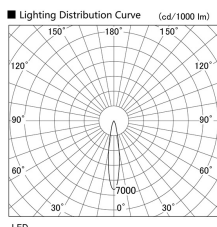

Item no. DD103-3020WW9027

Series Name: Versa R-G, Antiglare

White Reflector

Installation	Recessed mount
Type	Versa R-G, Antiglare
Fixture wattage	30.3W
Beam angle	18 deg.
Color Temp.	2700K
CRI	Ra>90
Luminous	2223 lm
Body	Die-cast aluminum alloy
Body finish	N/A
Trim finish	White
Reflector finish	White
IP Rate	IP20
Light source	COB module
Input Voltage	AC220~240V
Dimming Type	Non-Dimmable
Certificate	CE, CCC
Cut Hole	150mm