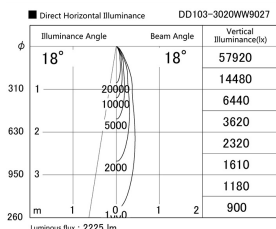

Item no. DD103-3020WW9027

Series Name: Versa R-G, Antiglare

White Reflector

Installation	Recessed mount
Type	
Fixture wattage	30.3W
Beam angle	18 deg.
Color Temp.	2700K
CRI	Ra>90
Luminous	2223 lm
Body	Die-cast aluminum alloy
Body finish	N/A
Trim finish	White
Reflector finish	White
IP Rate	IP20
Light source	COB module
Input Voltage	AC220~240V
Dimming Type	Non-Dimmable
Certificate	CE, CCC
Cut Hole	150mm