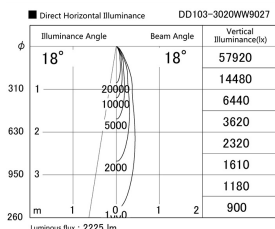

Item no. DD103-3020WW9027

Series Name: Versa R-G, Antiglare

White Reflector

Installation	Recessed mount
Type	Versa R-G, Antiglare
Fixture wattage	30.3W
Beam angle	18 deg.
Color Temp.	2700K
CRI	Ra>90
Luminous	2223 lm
Body	Die-cast aluminum alloy
Body finish	N/A
Trim finish	White
Reflector finish	White
IP Rate	IP20
Light source	COB module
Input Voltage	AC220~240V
Dimming Type	Non-Dimmable
Certificate	CE, CCC
Cut Hole	150mm