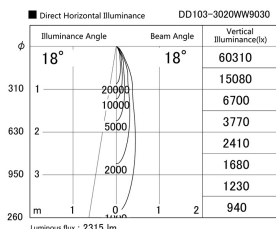

Item no. DD103-3020WW9030

Series Name: Versa R-G, Antiglare

White Reflector

Installation	Recessed mount
Type	Versa R-G, Antiglare
Fixture wattage	30.3W
Beam angle	18 deg.
Color Temp.	3000K
CRI	Ra>90
Luminous	2315 lm
Body	Die-cast aluminum alloy
Body finish	N/A
Trim finish	White
Reflector finish	White
IP Rate	IP20
Light source	COB module
Input Voltage	AC220~240V
Dimming Type	Non-Dimmable
Certificate	CE, CCC
Cut Hole	150mm