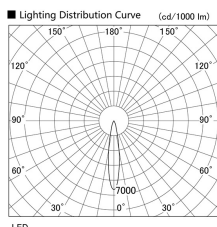

Item no. DD103-3020WW9030

Series Name: Versa R-G, Antiglare

White Reflector

Installation	Recessed mount
Type	Versa R-G, Antiglare
Fixture wattage	30.3W
Beam angle	18 deg.
Color Temp.	3000K
CRI	Ra>90
Luminous	2315 lm
Body	Die-cast aluminum alloy
Body finish	N/A
Trim finish	White
Reflector finish	White
IP Rate	IP20
Light source	COB module
Input Voltage	AC220~240V
Dimming Type	Non-Dimmable
Certificate	CE, CCC
Cut Hole	150mm