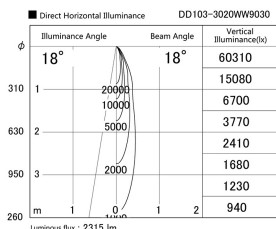

Item no. DD103-3020WW9030

Series Name: Versa R-G, Antiglare

White Reflector

| | |
|------------------|-------------------------|
| Installation | Recessed mount |
| Type | |
| Fixture wattage | 30.3W |
| Beam angle | 18 deg. |
| Color Temp. | 3000K |
| CRI | Ra>90 |
| Luminous | 2315 lm |
| Body | Die-cast aluminum alloy |
| Body finish | N/A |
| Trim finish | White |
| Reflector finish | White |
| IP Rate | IP20 |
| Light source | COB module |
| Input Voltage | AC220~240V |
| Dimming Type | Non-Dimmable |
| Certificate | CE, CCC |
| Cut Hole | 150mm |