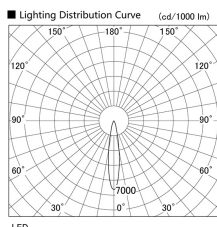

Item no. DD103-3020WW9030

Series Name: Versa R-G, Antiglare

White Reflector

| | |
|------------------|-------------------------|
| Installation | Recessed mount |
| Type | |
| Fixture wattage | 30.3W |
| Beam angle | 18 deg. |
| Color Temp. | 3000K |
| CRI | Ra>90 |
| Luminous | 2315 lm |
| Body | Die-cast aluminum alloy |
| Body finish | N/A |
| Trim finish | White |
| Reflector finish | White |
| IP Rate | IP20 |
| Light source | COB module |
| Input Voltage | AC220~240V |
| Dimming Type | Non-Dimmable |
| Certificate | CE, CCC |
| Cut Hole | 150mm |