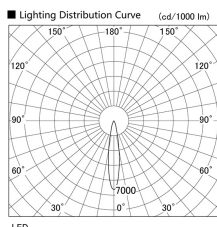

Item no. DD103-3020WW9035

Series Name: Versa R-G, Antiglare

White Reflector

Installation	Recessed mount
Type	
Fixture wattage	30.3W
Beam angle	18 deg.
Color Temp.	3500K
CRI	Ra>90
Luminous	2362 lm
Body	Die-cast aluminum alloy
Body finish	N/A
Trim finish	White
Reflector finish	White
IP Rate	IP20
Light source	COB module
Input Voltage	AC220~240V
Dimming Type	Non-Dimmable
Certificate	CE, CCC
Cut Hole	150mm