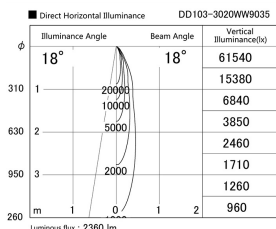

Item no. DD103-3020WW9035

Series Name: Versa R-G, Antiglare

White Reflector

Installation	Recessed mount
Type	
Fixture wattage	30.3W
Beam angle	18 deg.
Color Temp.	3500K
CRI	Ra>90
Luminous	2362 lm
Body	Die-cast aluminum alloy
Body finish	N/A
Trim finish	White
Reflector finish	White
IP Rate	IP20
Light source	COB module
Input Voltage	AC220~240V
Dimming Type	Non-Dimmable
Certificate	CE, CCC
Cut Hole	150mm