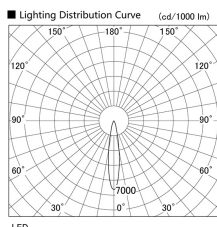

Item no. DD103-3020WW9040

Series Name: Versa R-G, Antiglare

White Reflector

Installation	Recessed mount
Type	
Fixture wattage	30.3W
Beam angle	18 deg.
Color Temp.	4000K
CRI	Ra>90
Luminous	2385 lm
Body	Die-cast aluminum alloy
Body finish	N/A
Trim finish	White
Reflector finish	White
IP Rate	IP20
Light source	COB module
Input Voltage	AC220~240V
Dimming Type	Non-Dimmable
Certificate	CE, CCC
Cut Hole	150mm