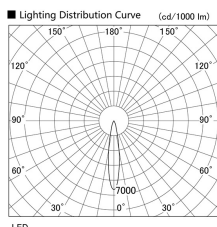

Item no. DD103-3020WW9040

Series Name: Versa R-G, Antiglare

White Reflector

Installation	Recessed mount
Type	Versa R-G, Antiglare
Fixture wattage	30.3W
Beam angle	18 deg.
Color Temp.	4000K
CRI	Ra>90
Luminous	2385 lm
Body	Die-cast aluminum alloy
Body finish	N/A
Trim finish	White
Reflector finish	White
IP Rate	IP20
Light source	COB module
Input Voltage	AC220~240V
Dimming Type	Non-Dimmable
Certificate	CE, CCC
Cut Hole	150mm