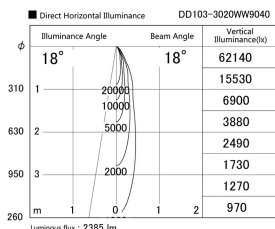

Item no. DD103-3020WW9040

Series Name: Versa R-G, Antiglare

White Reflector

Installation	Recessed mount
Type	Versa R-G, Antiglare
Fixture wattage	30.3W
Beam angle	18 deg.
Color Temp.	4000K
CRI	Ra>90
Luminous	2385 lm
Body	Die-cast aluminum alloy
Body finish	N/A
Trim finish	White
Reflector finish	White
IP Rate	IP20
Light source	COB module
Input Voltage	AC220~240V
Dimming Type	Non-Dimmable
Certificate	CE, CCC
Cut Hole	150mm