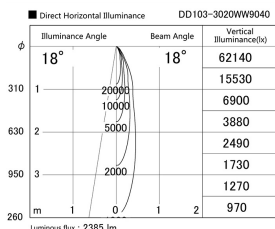

Item no. DD103-3020WW9040

Series Name: Versa R-G, Antiglare

White Reflector

Installation	Recessed mount
Type	
Fixture wattage	30.3W
Beam angle	18 deg.
Color Temp.	4000K
CRI	Ra>90
Luminous	2385 lm
Body	Die-cast aluminum alloy
Body finish	N/A
Trim finish	White
Reflector finish	White
IP Rate	IP20
Light source	COB module
Input Voltage	AC220~240V
Dimming Type	Non-Dimmable
Certificate	CE, CCC
Cut Hole	150mm