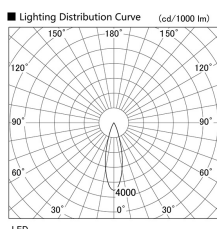

Item no. DD103-3030DW8527

Series Name: Versa R-G, Antiglare

Dark Mirror Reflector

Installation	Recessed mount
Type	
Fixture wattage	30.3W
Beam angle	28 deg.
Color Temp.	2700K
CRI	Ra>85
Luminous	2435 lm
Body	Die-cast aluminum alloy
Body finish	N/A
Trim finish	White
Reflector finish	Dark Mirror
IP Rate	IP20
Light source	COB module
Input Voltage	AC220~240V
Dimming Type	Non-Dimmable
Certificate	CE, CCC
Cut Hole	150mm