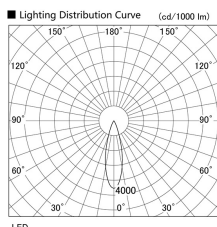

Item no. DD103-3030DW8527

Series Name: Versa R-G, Antiglare

Dark Mirror Reflector

Installation	Recessed mount
Type	Versa R-G, Antiglare
Fixture wattage	30.3W
Beam angle	28 deg.
Color Temp.	2700K
CRI	Ra>85
Luminous	2435 lm
Body	Die-cast aluminum alloy
Body finish	N/A
Trim finish	White
Reflector finish	Dark Mirror
IP Rate	IP20
Light source	COB module
Input Voltage	AC220~240V
Dimming Type	Non-Dimmable
Certificate	CE, CCC
Cut Hole	150mm