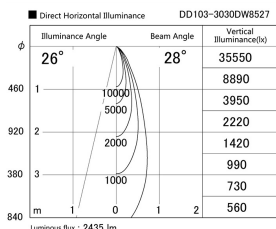

Item no. DD103-3030DW8527

Series Name: Versa R-G, Antiglare

Dark Mirror Reflector

Installation	Recessed mount
Type	
Fixture wattage	30.3W
Beam angle	28 deg.
Color Temp.	2700K
CRI	Ra>85
Luminous	2435 lm
Body	Die-cast aluminum alloy
Body finish	N/A
Trim finish	White
Reflector finish	Dark Mirror
IP Rate	IP20
Light source	COB module
Input Voltage	AC220~240V
Dimming Type	Non-Dimmable
Certificate	CE, CCC
Cut Hole	150mm