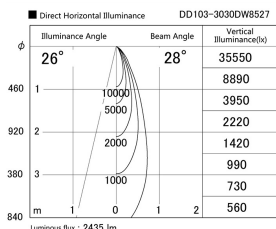

Item no. DD103-3030DW8527

Series Name: Versa R-G, Antiglare

Dark Mirror Reflector

Installation	Recessed mount
Type	Versa R-G, Antiglare
Fixture wattage	30.3W
Beam angle	28 deg.
Color Temp.	2700K
CRI	Ra>85
Luminous	2435 lm
Body	Die-cast aluminum alloy
Body finish	N/A
Trim finish	White
Reflector finish	Dark Mirror
IP Rate	IP20
Light source	COB module
Input Voltage	AC220~240V
Dimming Type	Non-Dimmable
Certificate	CE, CCC
Cut Hole	150mm