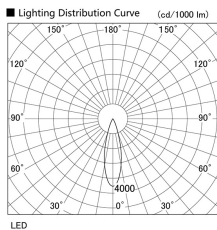

Item no. DD103-3030DW8530

Series Name: Versa R-G, Antiglare

Dark Mirror Reflector

Installation	Recessed mount
Type	Versa R-G, Antiglare
Fixture wattage	30.3W
Beam angle	28 deg.
Color Temp.	3000K
CRI	Ra>85
Luminous	2536 lm
Body	Die-cast aluminum alloy
Body finish	N/A
Trim finish	White
Reflector finish	Dark Mirror
IP Rate	IP20
Light source	COB module
Input Voltage	AC220~240V
Dimming Type	Non-Dimmable
Certificate	CE, CCC
Cut Hole	150mm