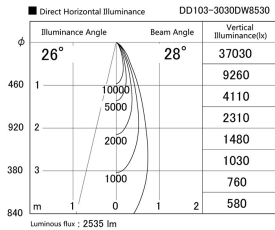

Item no. DD103-3030DW8530

Series Name: Versa R-G, Antiglare

Dark Mirror Reflector

Installation	Recessed mount
Type	Versa R-G, Antiglare
Fixture wattage	30.3W
Beam angle	28 deg.
Color Temp.	3000K
CRI	Ra>85
Luminous	2536 lm
Body	Die-cast aluminum alloy
Body finish	N/A
Trim finish	White
Reflector finish	Dark Mirror
IP Rate	IP20
Light source	COB module
Input Voltage	AC220~240V
Dimming Type	Non-Dimmable
Certificate	CE, CCC
Cut Hole	150mm