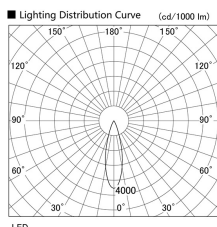

Item no. DD103-3030DW8530

Series Name: Versa R-G, Antiglare

Dark Mirror Reflector

Installation	Recessed mount
Type	
Fixture wattage	30.3W
Beam angle	28 deg.
Color Temp.	3000K
CRI	Ra>85
Luminous	2536 lm
Body	Die-cast aluminum alloy
Body finish	N/A
Trim finish	White
Reflector finish	Dark Mirror
IP Rate	IP20
Light source	COB module
Input Voltage	AC220~240V
Dimming Type	Non-Dimmable
Certificate	CE, CCC
Cut Hole	150mm