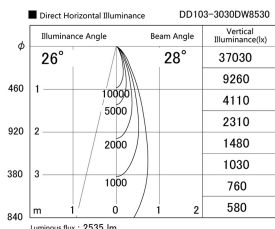

Item no. DD103-3030DW8530

Series Name: Versa R-G, Antiglare

Dark Mirror Reflector

Installation	Recessed mount
Type	
Fixture wattage	30.3W
Beam angle	28 deg.
Color Temp.	3000K
CRI	Ra>85
Luminous	2536 lm
Body	Die-cast aluminum alloy
Body finish	N/A
Trim finish	White
Reflector finish	Dark Mirror
IP Rate	IP20
Light source	COB module
Input Voltage	AC220~240V
Dimming Type	Non-Dimmable
Certificate	CE, CCC
Cut Hole	150mm