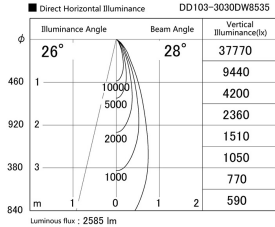

Item no. DD103-3030DW8535

Series Name: Versa R-G, Antiglare

Dark Mirror Reflector

Installation	Recessed mount
Type	Versa R-G, Antiglare
Fixture wattage	30.3W
Beam angle	28 deg.
Color Temp.	3500K
CRI	Ra>85
Luminous	2587 lm
Body	Die-cast aluminum alloy
Body finish	N/A
Trim finish	White
Reflector finish	Dark Mirror
IP Rate	IP20
Light source	COB module
Input Voltage	AC220~240V
Dimming Type	Non-Dimmable
Certificate	CE, CCC
Cut Hole	150mm