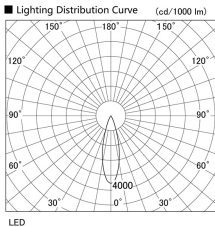

Item no. DD103-3030DW8535

Series Name: Versa R-G, Antiglare

Dark Mirror Reflector

Installation	Recessed mount
Type	Versa R-G, Antiglare
Fixture wattage	30.3W
Beam angle	28 deg.
Color Temp.	3500K
CRI	Ra>85
Luminous	2587 lm
Body	Die-cast aluminum alloy
Body finish	N/A
Trim finish	White
Reflector finish	Dark Mirror
IP Rate	IP20
Light source	COB module
Input Voltage	AC220~240V
Dimming Type	Non-Dimmable
Certificate	CE, CCC
Cut Hole	150mm