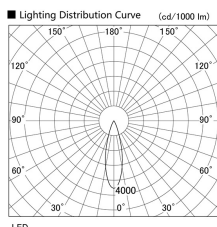

Item no. DD103-3030DW8535

Series Name: Versa R-G, Antiglare

Dark Mirror Reflector

Installation	Recessed mount
Type	
Fixture wattage	30.3W
Beam angle	28 deg.
Color Temp.	3500K
CRI	Ra>85
Luminous	2587 lm
Body	Die-cast aluminum alloy
Body finish	N/A
Trim finish	White
Reflector finish	Dark Mirror
IP Rate	IP20
Light source	COB module
Input Voltage	AC220~240V
Dimming Type	Non-Dimmable
Certificate	CE, CCC
Cut Hole	150mm