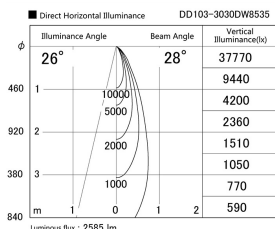

Item no. DD103-3030DW8535

Series Name: Versa R-G, Antiglare

Dark Mirror Reflector

Installation	Recessed mount
Type	
Fixture wattage	30.3W
Beam angle	28 deg.
Color Temp.	3500K
CRI	Ra>85
Luminous	2587 lm
Body	Die-cast aluminum alloy
Body finish	N/A
Trim finish	White
Reflector finish	Dark Mirror
IP Rate	IP20
Light source	COB module
Input Voltage	AC220~240V
Dimming Type	Non-Dimmable
Certificate	CE, CCC
Cut Hole	150mm