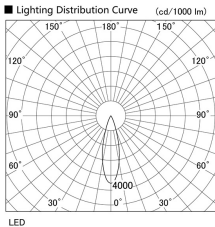

Item no. DD103-3030DW8540

Series Name: Versa R-G, Antiglare

Dark Mirror Reflector

Installation	Recessed mount
Type	
Fixture wattage	30.3W
Beam angle	28 deg.
Color Temp.	4000K
CRI	Ra>85
Luminous	2612 lm
Body	Die-cast aluminum alloy
Body finish	N/A
Trim finish	White
Reflector finish	Dark Mirror
IP Rate	IP20
Light source	COB module
Input Voltage	AC220~240V
Dimming Type	Non-Dimmable
Certificate	CE, CCC
Cut Hole	150mm