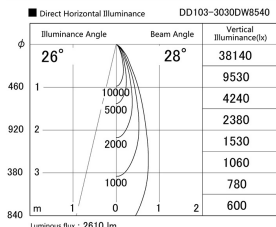

Item no. DD103-3030DW8540

Series Name: Versa R-G, Antiglare

Dark Mirror Reflector

Installation	Recessed mount
Type	Versa R-G, Antiglare
Fixture wattage	30.3W
Beam angle	28 deg.
Color Temp.	4000K
CRI	Ra>85
Luminous	2612 lm
Body	Die-cast aluminum alloy
Body finish	N/A
Trim finish	White
Reflector finish	Dark Mirror
IP Rate	IP20
Light source	COB module
Input Voltage	AC220~240V
Dimming Type	Non-Dimmable
Certificate	CE, CCC
Cut Hole	150mm