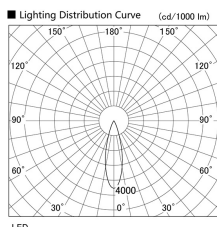

Item no. DD103-3030DW8540

Series Name: Versa R-G, Antiglare

Dark Mirror Reflector

Installation	Recessed mount
Type	Versa R-G, Antiglare
Fixture wattage	30.3W
Beam angle	28 deg.
Color Temp.	4000K
CRI	Ra>85
Luminous	2612 lm
Body	Die-cast aluminum alloy
Body finish	N/A
Trim finish	White
Reflector finish	Dark Mirror
IP Rate	IP20
Light source	COB module
Input Voltage	AC220~240V
Dimming Type	Non-Dimmable
Certificate	CE, CCC
Cut Hole	150mm