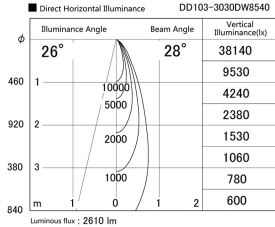

Item no. DD103-3030DW8540

Series Name: Versa R-G, Antiglare

Dark Mirror Reflector

Installation	Recessed mount
Type	
Fixture wattage	30.3W
Beam angle	28 deg.
Color Temp.	4000K
CRI	Ra>85
Luminous	2612 lm
Body	Die-cast aluminum alloy
Body finish	N/A
Trim finish	White
Reflector finish	Dark Mirror
IP Rate	IP20
Light source	COB module
Input Voltage	AC220~240V
Dimming Type	Non-Dimmable
Certificate	CE, CCC
Cut Hole	150mm