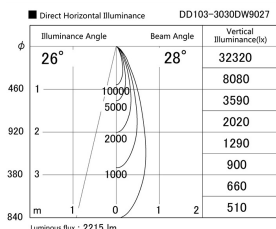

Item no. DD103-3030DW9027

Series Name: Versa R-G, Antiglare

Dark Mirror Reflector

Installation	Recessed mount
Type	
Fixture wattage	30.3W
Beam angle	28 deg.
Color Temp.	2700K
CRI	Ra>90
Luminous	2214 lm
Body	Die-cast aluminum alloy
Body finish	N/A
Trim finish	White
Reflector finish	Dark Mirror
IP Rate	IP20
Light source	COB module
Input Voltage	AC220~240V
Dimming Type	Non-Dimmable
Certificate	CE, CCC
Cut Hole	150mm