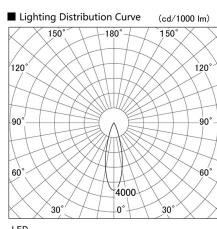

Item no. DD103-3030DW9027

Series Name: Versa R-G, Antiglare

Dark Mirror Reflector

Installation	Recessed mount
Type	
Fixture wattage	30.3W
Beam angle	28 deg.
Color Temp.	2700K
CRI	Ra>90
Luminous	2214 lm
Body	Die-cast aluminum alloy
Body finish	N/A
Trim finish	White
Reflector finish	Dark Mirror
IP Rate	IP20
Light source	COB module
Input Voltage	AC220~240V
Dimming Type	Non-Dimmable
Certificate	CE, CCC
Cut Hole	150mm