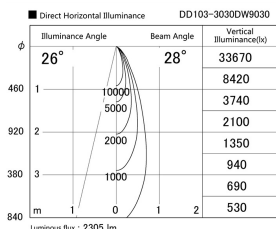

Item no. DD103-3030DW9030

Series Name: Versa R-G, Antiglare

Dark Mirror Reflector

Installation	Recessed mount
Type	
Fixture wattage	30.3W
Beam angle	28 deg.
Color Temp.	3000K
CRI	Ra>90
Luminous	2306 lm
Body	Die-cast aluminum alloy
Body finish	N/A
Trim finish	White
Reflector finish	Dark Mirror
IP Rate	IP20
Light source	COB module
Input Voltage	AC220~240V
Dimming Type	Non-Dimmable
Certificate	CE, CCC
Cut Hole	150mm