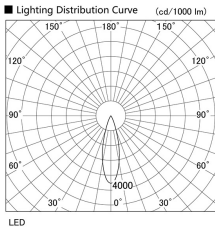

Item no. DD103-3030DW9030

Series Name: Versa R-G, Antiglare

Dark Mirror Reflector

Installation	Recessed mount
Type	Versa R-G, Antiglare
Fixture wattage	30.3W
Beam angle	28 deg.
Color Temp.	3000K
CRI	Ra>90
Luminous	2306 lm
Body	Die-cast aluminum alloy
Body finish	N/A
Trim finish	White
Reflector finish	Dark Mirror
IP Rate	IP20
Light source	COB module
Input Voltage	AC220~240V
Dimming Type	Non-Dimmable
Certificate	CE, CCC
Cut Hole	150mm