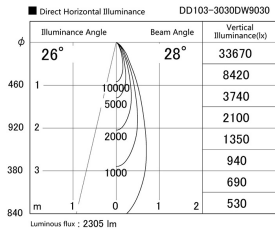

Item no. DD103-3030DW9030

Series Name: Versa R-G, Antiglare

Dark Mirror Reflector

Installation	Recessed mount
Type	Versa R-G, Antiglare
Fixture wattage	30.3W
Beam angle	28 deg.
Color Temp.	3000K
CRI	Ra>90
Luminous	2306 lm
Body	Die-cast aluminum alloy
Body finish	N/A
Trim finish	White
Reflector finish	Dark Mirror
IP Rate	IP20
Light source	COB module
Input Voltage	AC220~240V
Dimming Type	Non-Dimmable
Certificate	CE, CCC
Cut Hole	150mm