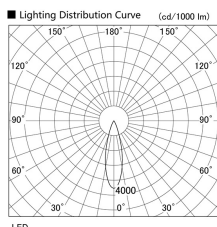

Item no. DD103-3030DW9030

Series Name: Versa R-G, Antiglare

Dark Mirror Reflector

Installation	Recessed mount
Type	
Fixture wattage	30.3W
Beam angle	28 deg.
Color Temp.	3000K
CRI	Ra>90
Luminous	2306 lm
Body	Die-cast aluminum alloy
Body finish	N/A
Trim finish	White
Reflector finish	Dark Mirror
IP Rate	IP20
Light source	COB module
Input Voltage	AC220~240V
Dimming Type	Non-Dimmable
Certificate	CE, CCC
Cut Hole	150mm