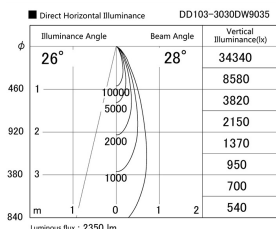

Item no. DD103-3030DW9035

Series Name: Versa R-G, Antiglare

Dark Mirror Reflector

Installation	Recessed mount
Type	Versa R-G, Antiglare
Fixture wattage	30.3W
Beam angle	28 deg.
Color Temp.	3500K
CRI	Ra>90
Luminous	2352 lm
Body	Die-cast aluminum alloy
Body finish	N/A
Trim finish	White
Reflector finish	Dark Mirror
IP Rate	IP20
Light source	COB module
Input Voltage	AC220~240V
Dimming Type	Non-Dimmable
Certificate	CE, CCC
Cut Hole	150mm