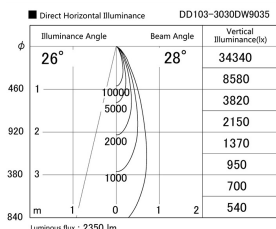

Item no. DD103-3030DW9035

Series Name: Versa R-G, Antiglare

Dark Mirror Reflector

Installation	Recessed mount
Type	
Fixture wattage	30.3W
Beam angle	28 deg.
Color Temp.	3500K
CRI	Ra>90
Luminous	2352 lm
Body	Die-cast aluminum alloy
Body finish	N/A
Trim finish	White
Reflector finish	Dark Mirror
IP Rate	IP20
Light source	COB module
Input Voltage	AC220~240V
Dimming Type	Non-Dimmable
Certificate	CE, CCC
Cut Hole	150mm