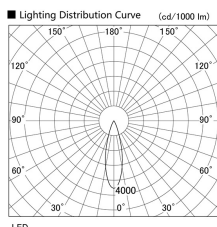

Item no. DD103-3030DW9035

Series Name: Versa R-G, Antiglare

Dark Mirror Reflector

Installation	Recessed mount
Type	
Fixture wattage	30.3W
Beam angle	28 deg.
Color Temp.	3500K
CRI	Ra>90
Luminous	2352 lm
Body	Die-cast aluminum alloy
Body finish	N/A
Trim finish	White
Reflector finish	Dark Mirror
IP Rate	IP20
Light source	COB module
Input Voltage	AC220~240V
Dimming Type	Non-Dimmable
Certificate	CE, CCC
Cut Hole	150mm