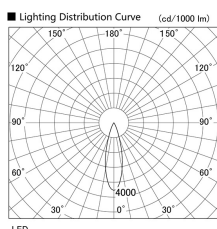

Item no. DD103-3030DW9035

Series Name: Versa R-G, Antiglare

Dark Mirror Reflector

Installation	Recessed mount
Type	Versa R-G, Antiglare
Fixture wattage	30.3W
Beam angle	28 deg.
Color Temp.	3500K
CRI	Ra>90
Luminous	2352 lm
Body	Die-cast aluminum alloy
Body finish	N/A
Trim finish	White
Reflector finish	Dark Mirror
IP Rate	IP20
Light source	COB module
Input Voltage	AC220~240V
Dimming Type	Non-Dimmable
Certificate	CE, CCC
Cut Hole	150mm