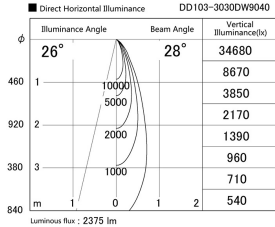

Item no. DD103-3030DW9040

Series Name: Versa R-G, Antiglare

Dark Mirror Reflector

Installation	Recessed mount
Type	
Fixture wattage	30.3W
Beam angle	28 deg.
Color Temp.	4000K
CRI	Ra>90
Luminous	2375 lm
Body	Die-cast aluminum alloy
Body finish	N/A
Trim finish	White
Reflector finish	Dark Mirror
IP Rate	IP20
Light source	COB module
Input Voltage	AC220~240V
Dimming Type	Non-Dimmable
Certificate	CE, CCC
Cut Hole	150mm