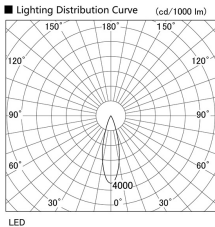

Item no. DD103-3030DW9040

Series Name: Versa R-G, Antiglare

Dark Mirror Reflector

Installation	Recessed mount
Type	
Fixture wattage	30.3W
Beam angle	28 deg.
Color Temp.	4000K
CRI	Ra>90
Luminous	2375 lm
Body	Die-cast aluminum alloy
Body finish	N/A
Trim finish	White
Reflector finish	Dark Mirror
IP Rate	IP20
Light source	COB module
Input Voltage	AC220~240V
Dimming Type	Non-Dimmable
Certificate	CE, CCC
Cut Hole	150mm