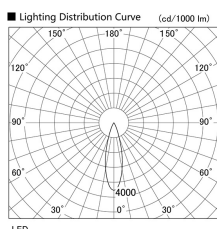

Item no. DD103-3030DW9040

Series Name: Versa R-G, Antiglare

Dark Mirror Reflector

Installation	Recessed mount
Type	Versa R-G, Antiglare
Fixture wattage	30.3W
Beam angle	28 deg.
Color Temp.	4000K
CRI	Ra>90
Luminous	2375 lm
Body	Die-cast aluminum alloy
Body finish	N/A
Trim finish	White
Reflector finish	Dark Mirror
IP Rate	IP20
Light source	COB module
Input Voltage	AC220~240V
Dimming Type	Non-Dimmable
Certificate	CE, CCC
Cut Hole	150mm