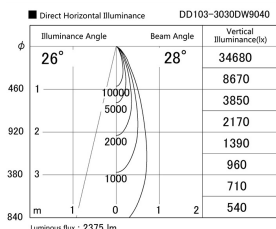

Item no. DD103-3030DW9040

Series Name: Versa R-G, Antiglare

Dark Mirror Reflector

Installation	Recessed mount
Type	Versa R-G, Antiglare
Fixture wattage	30.3W
Beam angle	28 deg.
Color Temp.	4000K
CRI	Ra>90
Luminous	2375 lm
Body	Die-cast aluminum alloy
Body finish	N/A
Trim finish	White
Reflector finish	Dark Mirror
IP Rate	IP20
Light source	COB module
Input Voltage	AC220~240V
Dimming Type	Non-Dimmable
Certificate	CE, CCC
Cut Hole	150mm