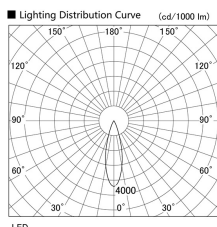

Item no. DD103-3030MW8527

Series Name: Versa R-G, Antiglare

Installation	Recessed mount
Type	
Fixture wattage	30.3W
Beam angle	28 deg.
Color Temp.	2700K
CRI	Ra>85
Luminous	2457 lm
Body	Die-cast aluminum alloy
Body finish	N/A
Trim finish	White
Reflector finish	Mirror
IP Rate	IP20
Light source	COB module
Input Voltage	AC220~240V
Dimming Type	Non-Dimmable
Certificate	CE, CCC
Cut Hole	150mm