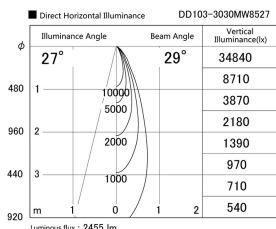

Item no. DD103-3030MW8527

Series Name: Versa R-G, Antiglare

Installation	Recessed mount
Type	Versa R-G, Antiglare
Fixture wattage	30.3W
Beam angle	28 deg.
Color Temp.	2700K
CRI	Ra>85
Luminous	2457 lm
Body	Die-cast aluminum alloy
Body finish	N/A
Trim finish	White
Reflector finish	Mirror
IP Rate	IP20
Light source	COB module
Input Voltage	AC220~240V
Dimming Type	Non-Dimmable
Certificate	CE, CCC
Cut Hole	150mm