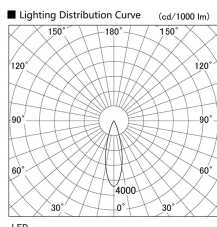

Item no. DD103-3030MW8527

Series Name: Versa R-G, Antiglare

Installation	Recessed mount
Type	Versa R-G, Antiglare
Fixture wattage	30.3W
Beam angle	28 deg.
Color Temp.	2700K
CRI	Ra>85
Luminous	2457 lm
Body	Die-cast aluminum alloy
Body finish	N/A
Trim finish	White
Reflector finish	Mirror
IP Rate	IP20
Light source	COB module
Input Voltage	AC220~240V
Dimming Type	Non-Dimmable
Certificate	CE, CCC
Cut Hole	150mm