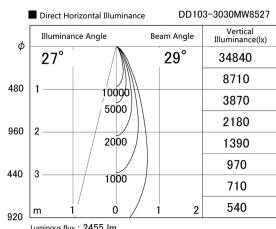

Item no. DD103-3030MW8527

Series Name: Versa R-G, Antiglare

Installation	Recessed mount
Type	
Fixture wattage	30.3W
Beam angle	28 deg.
Color Temp.	2700K
CRI	Ra>85
Luminous	2457 lm
Body	Die-cast aluminum alloy
Body finish	N/A
Trim finish	White
Reflector finish	Mirror
IP Rate	IP20
Light source	COB module
Input Voltage	AC220~240V
Dimming Type	Non-Dimmable
Certificate	CE, CCC
Cut Hole	150mm