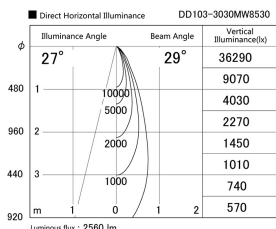

Item no. DD103-3030MW8530

Series Name: Versa R-G, Antiglare

Installation	Recessed mount
Type	
Fixture wattage	30.3W
Beam angle	28 deg.
Color Temp.	3000K
CRI	Ra>85
Luminous	2559 lm
Body	Die-cast aluminum alloy
Body finish	N/A
Trim finish	White
Reflector finish	Mirror
IP Rate	IP20
Light source	COB module
Input Voltage	AC220~240V
Dimming Type	Non-Dimmable
Certificate	CE, CCC
Cut Hole	150mm