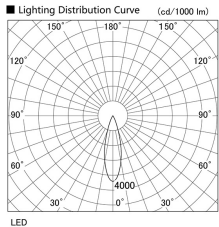

Item no. DD103-3030MW8530

Series Name: Versa R-G, Antiglare

Installation	Recessed mount
Type	Versa R-G, Antiglare
Fixture wattage	30.3W
Beam angle	28 deg.
Color Temp.	3000K
CRI	Ra>85
Luminous	2559 lm
Body	Die-cast aluminum alloy
Body finish	N/A
Trim finish	White
Reflector finish	Mirror
IP Rate	IP20
Light source	COB module
Input Voltage	AC220~240V
Dimming Type	Non-Dimmable
Certificate	CE, CCC
Cut Hole	150mm