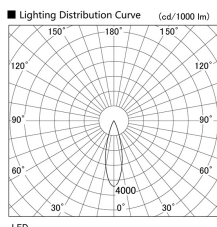

Item no. DD103-3030MW8530

Series Name: Versa R-G, Antiglare

Installation	Recessed mount
Type	
Fixture wattage	30.3W
Beam angle	28 deg.
Color Temp.	3000K
CRI	Ra>85
Luminous	2559 lm
Body	Die-cast aluminum alloy
Body finish	N/A
Trim finish	White
Reflector finish	Mirror
IP Rate	IP20
Light source	COB module
Input Voltage	AC220~240V
Dimming Type	Non-Dimmable
Certificate	CE, CCC
Cut Hole	150mm