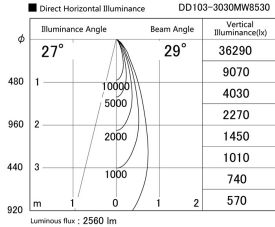

Item no. DD103-3030MW8530

Series Name: Versa R-G, Antiglare

Installation	Recessed mount
Type	Versa R-G, Antiglare
Fixture wattage	30.3W
Beam angle	28 deg.
Color Temp.	3000K
CRI	Ra>85
Luminous	2559 lm
Body	Die-cast aluminum alloy
Body finish	N/A
Trim finish	White
Reflector finish	Mirror
IP Rate	IP20
Light source	COB module
Input Voltage	AC220~240V
Dimming Type	Non-Dimmable
Certificate	CE, CCC
Cut Hole	150mm