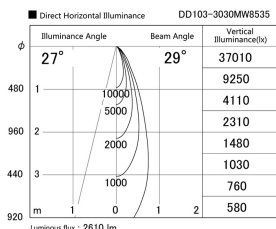

Item no. DD103-3030MW8535

Series Name: Versa R-G, Antiglare

Installation	Recessed mount
Type	Versa R-G, Antiglare
Fixture wattage	30.3W
Beam angle	28 deg.
Color Temp.	3500K
CRI	Ra>85
Luminous	2610 lm
Body	Die-cast aluminum alloy
Body finish	N/A
Trim finish	White
Reflector finish	Mirror
IP Rate	IP20
Light source	COB module
Input Voltage	AC220~240V
Dimming Type	Non-Dimmable
Certificate	CE, CCC
Cut Hole	150mm