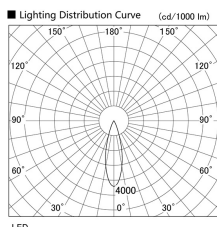

Item no. DD103-3030MW8535

Series Name: Versa R-G, Antiglare

Installation	Recessed mount
Type	
Fixture wattage	30.3W
Beam angle	28 deg.
Color Temp.	3500K
CRI	Ra>85
Luminous	2610 lm
Body	Die-cast aluminum alloy
Body finish	N/A
Trim finish	White
Reflector finish	Mirror
IP Rate	IP20
Light source	COB module
Input Voltage	AC220~240V
Dimming Type	Non-Dimmable
Certificate	CE, CCC
Cut Hole	150mm