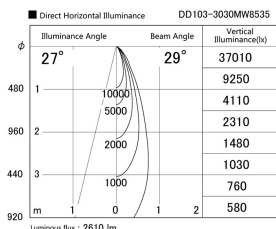

Item no. DD103-3030MW8535

Series Name: Versa R-G, Antiglare

Installation	Recessed mount
Type	
Fixture wattage	30.3W
Beam angle	28 deg.
Color Temp.	3500K
CRI	Ra>85
Luminous	2610 lm
Body	Die-cast aluminum alloy
Body finish	N/A
Trim finish	White
Reflector finish	Mirror
IP Rate	IP20
Light source	COB module
Input Voltage	AC220~240V
Dimming Type	Non-Dimmable
Certificate	CE, CCC
Cut Hole	150mm