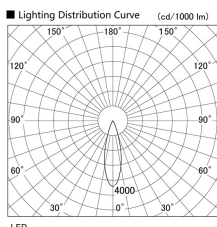

Item no. DD103-3030MW8535

Series Name: Versa R-G, Antiglare

Installation	Recessed mount
Type	Versa R-G, Antiglare
Fixture wattage	30.3W
Beam angle	28 deg.
Color Temp.	3500K
CRI	Ra>85
Luminous	2610 lm
Body	Die-cast aluminum alloy
Body finish	N/A
Trim finish	White
Reflector finish	Mirror
IP Rate	IP20
Light source	COB module
Input Voltage	AC220~240V
Dimming Type	Non-Dimmable
Certificate	CE, CCC
Cut Hole	150mm