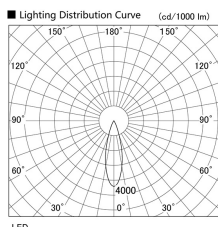

Item no. DD103-3030MW8540

Series Name: Versa R-G, Antiglare

Installation	Recessed mount
Type	
Fixture wattage	30.3W
Beam angle	28 deg.
Color Temp.	4000K
CRI	Ra>85
Luminous	2636 lm
Body	Die-cast aluminum alloy
Body finish	N/A
Trim finish	White
Reflector finish	Mirror
IP Rate	IP20
Light source	COB module
Input Voltage	AC220~240V
Dimming Type	Non-Dimmable
Certificate	CE, CCC
Cut Hole	150mm