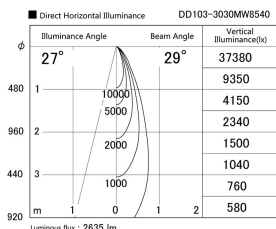

Item no. DD103-3030MW8540

Series Name: Versa R-G, Antiglare

Installation	Recessed mount
Type	
Fixture wattage	30.3W
Beam angle	28 deg.
Color Temp.	4000K
CRI	Ra>85
Luminous	2636 lm
Body	Die-cast aluminum alloy
Body finish	N/A
Trim finish	White
Reflector finish	Mirror
IP Rate	IP20
Light source	COB module
Input Voltage	AC220~240V
Dimming Type	Non-Dimmable
Certificate	CE, CCC
Cut Hole	150mm