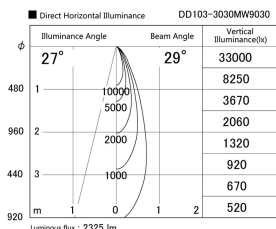

Item no. DD103-3030MW9030

Series Name: Versa R-G, Antiglare

Installation	Recessed mount
Type	Versa R-G, Antiglare
Fixture wattage	30.3W
Beam angle	28 deg.
Color Temp.	3000K
CRI	Ra>90
Luminous	2327 lm
Body	Die-cast aluminum alloy
Body finish	N/A
Trim finish	White
Reflector finish	Mirror
IP Rate	IP20
Light source	COB module
Input Voltage	AC220~240V
Dimming Type	Non-Dimmable
Certificate	CE, CCC
Cut Hole	150mm