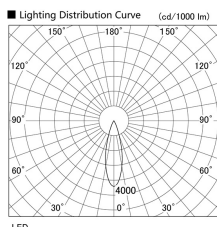

Item no. DD103-3030MW9030

Series Name: Versa R-G, Antiglare

Installation	Recessed mount
Type	Versa R-G, Antiglare
Fixture wattage	30.3W
Beam angle	28 deg.
Color Temp.	3000K
CRI	Ra>90
Luminous	2327 lm
Body	Die-cast aluminum alloy
Body finish	N/A
Trim finish	White
Reflector finish	Mirror
IP Rate	IP20
Light source	COB module
Input Voltage	AC220~240V
Dimming Type	Non-Dimmable
Certificate	CE, CCC
Cut Hole	150mm