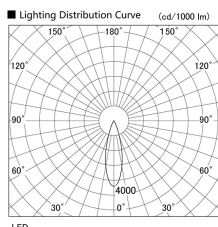

Item no. DD103-3030MW9030

Series Name: Versa R-G, Antiglare

Installation	Recessed mount
Type	
Fixture wattage	30.3W
Beam angle	28 deg.
Color Temp.	3000K
CRI	Ra>90
Luminous	2327 lm
Body	Die-cast aluminum alloy
Body finish	N/A
Trim finish	White
Reflector finish	Mirror
IP Rate	IP20
Light source	COB module
Input Voltage	AC220~240V
Dimming Type	Non-Dimmable
Certificate	CE, CCC
Cut Hole	150mm