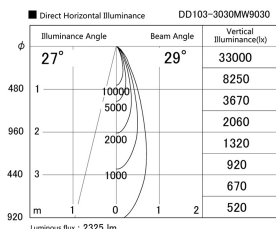

Item no. DD103-3030MW9030

Series Name: Versa R-G, Antiglare

Installation	Recessed mount
Type	
Fixture wattage	30.3W
Beam angle	28 deg.
Color Temp.	3000K
CRI	Ra>90
Luminous	2327 lm
Body	Die-cast aluminum alloy
Body finish	N/A
Trim finish	White
Reflector finish	Mirror
IP Rate	IP20
Light source	COB module
Input Voltage	AC220~240V
Dimming Type	Non-Dimmable
Certificate	CE, CCC
Cut Hole	150mm