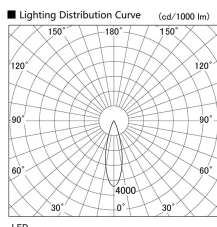

Item no. DD103-3030MW9035

Series Name: Versa R-G, Antiglare

Installation	Recessed mount
Type	
Fixture wattage	30.3W
Beam angle	28 deg.
Color Temp.	3500K
CRI	Ra>90
Luminous	2373 lm
Body	Die-cast aluminum alloy
Body finish	N/A
Trim finish	White
Reflector finish	Mirror
IP Rate	IP20
Light source	COB module
Input Voltage	AC220~240V
Dimming Type	Non-Dimmable
Certificate	CE, CCC
Cut Hole	150mm