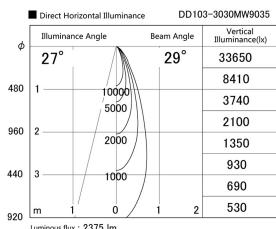

Item no. DD103-3030MW9035

Series Name: Versa R-G, Antiglare

Installation	Recessed mount
Type	
Fixture wattage	30.3W
Beam angle	28 deg.
Color Temp.	3500K
CRI	Ra>90
Luminous	2373 lm
Body	Die-cast aluminum alloy
Body finish	N/A
Trim finish	White
Reflector finish	Mirror
IP Rate	IP20
Light source	COB module
Input Voltage	AC220~240V
Dimming Type	Non-Dimmable
Certificate	CE, CCC
Cut Hole	150mm