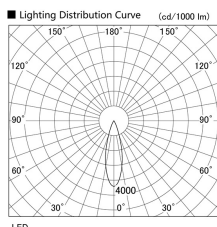

Item no. DD103-3030MW9040

Series Name: Versa R-G, Antiglare

Installation	Recessed mount
Type	
Fixture wattage	30.3W
Beam angle	28 deg.
Color Temp.	4000K
CRI	Ra>90
Luminous	2397 lm
Body	Die-cast aluminum alloy
Body finish	N/A
Trim finish	White
Reflector finish	Mirror
IP Rate	IP20
Light source	COB module
Input Voltage	AC220~240V
Dimming Type	Non-Dimmable
Certificate	CE, CCC
Cut Hole	150mm