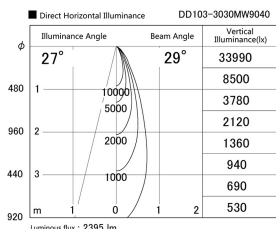

Item no. DD103-3030MW9040

Series Name: Versa R-G, Antiglare

Installation	Recessed mount
Type	
Fixture wattage	30.3W
Beam angle	28 deg.
Color Temp.	4000K
CRI	Ra>90
Luminous	2397 lm
Body	Die-cast aluminum alloy
Body finish	N/A
Trim finish	White
Reflector finish	Mirror
IP Rate	IP20
Light source	COB module
Input Voltage	AC220~240V
Dimming Type	Non-Dimmable
Certificate	CE, CCC
Cut Hole	150mm