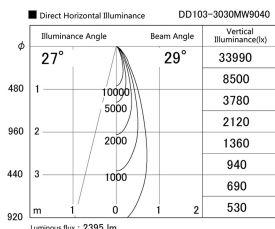

Item no. DD103-3030MW9040

Series Name: Versa R-G, Antiglare

Installation	Recessed mount
Type	Versa R-G, Antiglare
Fixture wattage	30.3W
Beam angle	28 deg.
Color Temp.	4000K
CRI	Ra>90
Luminous	2397 lm
Body	Die-cast aluminum alloy
Body finish	N/A
Trim finish	White
Reflector finish	Mirror
IP Rate	IP20
Light source	COB module
Input Voltage	AC220~240V
Dimming Type	Non-Dimmable
Certificate	CE, CCC
Cut Hole	150mm