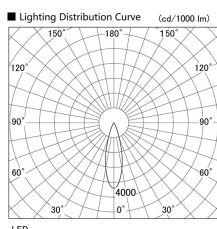

Item no. DD103-3030MW9040

Series Name: Versa R-G, Antiglare

Installation	Recessed mount
Type	Versa R-G, Antiglare
Fixture wattage	30.3W
Beam angle	28 deg.
Color Temp.	4000K
CRI	Ra>90
Luminous	2397 lm
Body	Die-cast aluminum alloy
Body finish	N/A
Trim finish	White
Reflector finish	Mirror
IP Rate	IP20
Light source	COB module
Input Voltage	AC220~240V
Dimming Type	Non-Dimmable
Certificate	CE, CCC
Cut Hole	150mm