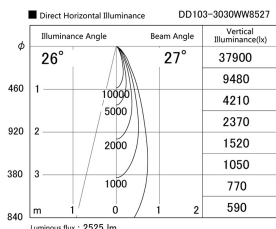

Item no. DD103-3030WW8527

Series Name: Versa R-G, Antiglare

White Reflector

Installation	Recessed mount
Type	
Fixture wattage	30.3W
Beam angle	28 deg.
Color Temp.	2700K
CRI	Ra>85
Luminous	2524 lm
Body	Die-cast aluminum alloy
Body finish	N/A
Trim finish	White
Reflector finish	White
IP Rate	IP20
Light source	COB module
Input Voltage	AC220~240V
Dimming Type	Non-Dimmable
Certificate	CE, CCC
Cut Hole	150mm