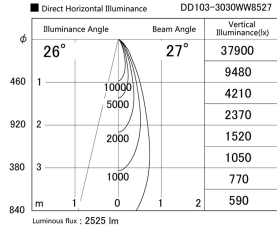

Item no. DD103-3030WW8527

Series Name: Versa R-G, Antiglare

White Reflector

Installation	Recessed mount
Type	Versa R-G, Antiglare
Fixture wattage	30.3W
Beam angle	28 deg.
Color Temp.	2700K
CRI	Ra>85
Luminous	2524 lm
Body	Die-cast aluminum alloy
Body finish	N/A
Trim finish	White
Reflector finish	White
IP Rate	IP20
Light source	COB module
Input Voltage	AC220~240V
Dimming Type	Non-Dimmable
Certificate	CE, CCC
Cut Hole	150mm