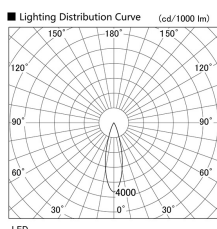

Item no. DD103-3030WW8527

Series Name: Versa R-G, Antiglare

White Reflector

Installation	Recessed mount
Type	
Fixture wattage	30.3W
Beam angle	28 deg.
Color Temp.	2700K
CRI	Ra>85
Luminous	2524 lm
Body	Die-cast aluminum alloy
Body finish	N/A
Trim finish	White
Reflector finish	White
IP Rate	IP20
Light source	COB module
Input Voltage	AC220~240V
Dimming Type	Non-Dimmable
Certificate	CE, CCC
Cut Hole	150mm