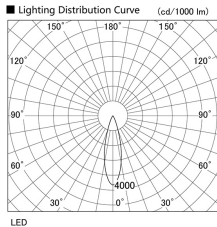

Item no. DD103-3030WW8527

Series Name: Versa R-G, Antiglare

White Reflector

Installation	Recessed mount
Type	Versa R-G, Antiglare
Fixture wattage	30.3W
Beam angle	28 deg.
Color Temp.	2700K
CRI	Ra>85
Luminous	2524 lm
Body	Die-cast aluminum alloy
Body finish	N/A
Trim finish	White
Reflector finish	White
IP Rate	IP20
Light source	COB module
Input Voltage	AC220~240V
Dimming Type	Non-Dimmable
Certificate	CE, CCC
Cut Hole	150mm