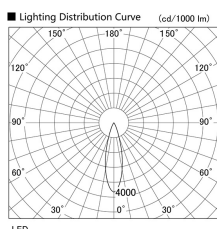

Item no. DD103-3030WW8530

Series Name: Versa R-G, Antiglare

White Reflector

Installation	Recessed mount
Type	
Fixture wattage	30.3W
Beam angle	28 deg.
Color Temp.	3000K
CRI	Ra>85
Luminous	2629 lm
Body	Die-cast aluminum alloy
Body finish	N/A
Trim finish	White
Reflector finish	White
IP Rate	IP20
Light source	COB module
Input Voltage	AC220~240V
Dimming Type	Non-Dimmable
Certificate	CE, CCC
Cut Hole	150mm