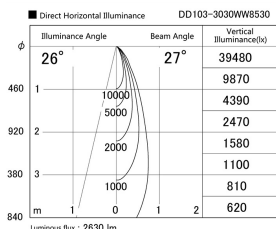

Item no. DD103-3030WW8530

Series Name: Versa R-G, Antiglare

White Reflector

Installation	Recessed mount
Type	
Fixture wattage	30.3W
Beam angle	28 deg.
Color Temp.	3000K
CRI	Ra>85
Luminous	2629 lm
Body	Die-cast aluminum alloy
Body finish	N/A
Trim finish	White
Reflector finish	White
IP Rate	IP20
Light source	COB module
Input Voltage	AC220~240V
Dimming Type	Non-Dimmable
Certificate	CE, CCC
Cut Hole	150mm