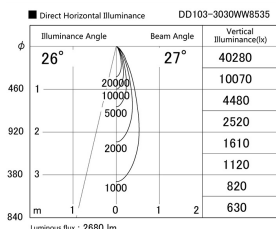

Item no. DD103-3030WW8535

Series Name: Versa R-G, Antiglare

White Reflector

Installation	Recessed mount
Type	Versa R-G, Antiglare
Fixture wattage	30.3W
Beam angle	28 deg.
Color Temp.	3500K
CRI	Ra>85
Luminous	2682 lm
Body	Die-cast aluminum alloy
Body finish	N/A
Trim finish	White
Reflector finish	White
IP Rate	IP20
Light source	COB module
Input Voltage	AC220~240V
Dimming Type	Non-Dimmable
Certificate	CE, CCC
Cut Hole	150mm