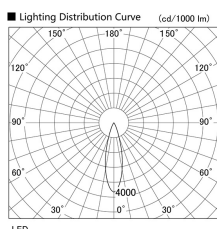

Item no. DD103-3030WW8535

Series Name: Versa R-G, Antiglare

White Reflector

Installation	Recessed mount
Type	Versa R-G, Antiglare
Fixture wattage	30.3W
Beam angle	28 deg.
Color Temp.	3500K
CRI	Ra>85
Luminous	2682 lm
Body	Die-cast aluminum alloy
Body finish	N/A
Trim finish	White
Reflector finish	White
IP Rate	IP20
Light source	COB module
Input Voltage	AC220~240V
Dimming Type	Non-Dimmable
Certificate	CE, CCC
Cut Hole	150mm