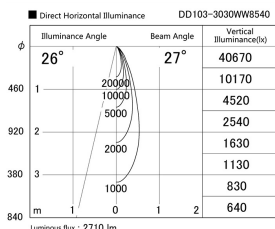

Item no. DD103-3030WW8540

Series Name: Versa R-G, Antiglare

White Reflector

Installation	Recessed mount
Type	Versa R-G, Antiglare
Fixture wattage	30.3W
Beam angle	28 deg.
Color Temp.	4000K
CRI	Ra>85
Luminous	2708 lm
Body	Die-cast aluminum alloy
Body finish	N/A
Trim finish	White
Reflector finish	White
IP Rate	IP20
Light source	COB module
Input Voltage	AC220~240V
Dimming Type	Non-Dimmable
Certificate	CE, CCC
Cut Hole	150mm