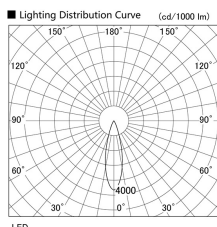

Item no. DD103-3030WW8540

Series Name: Versa R-G, Antiglare

White Reflector

Installation	Recessed mount
Type	Versa R-G, Antiglare
Fixture wattage	30.3W
Beam angle	28 deg.
Color Temp.	4000K
CRI	Ra>85
Luminous	2708 lm
Body	Die-cast aluminum alloy
Body finish	N/A
Trim finish	White
Reflector finish	White
IP Rate	IP20
Light source	COB module
Input Voltage	AC220~240V
Dimming Type	Non-Dimmable
Certificate	CE, CCC
Cut Hole	150mm