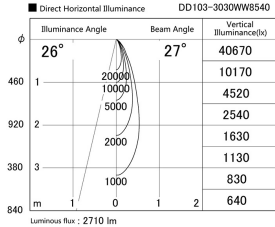

Item no. DD103-3030WW8540

Series Name: Versa R-G, Antiglare

White Reflector

Installation	Recessed mount
Type	
Fixture wattage	30.3W
Beam angle	28 deg.
Color Temp.	4000K
CRI	Ra>85
Luminous	2708 lm
Body	Die-cast aluminum alloy
Body finish	N/A
Trim finish	White
Reflector finish	White
IP Rate	IP20
Light source	COB module
Input Voltage	AC220~240V
Dimming Type	Non-Dimmable
Certificate	CE, CCC
Cut Hole	150mm