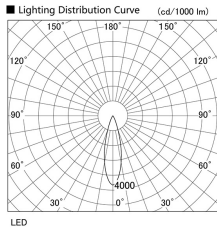

Item no. DD103-3030WW8540

Series Name: Versa R-G, Antiglare

White Reflector

Installation	Recessed mount
Type	
Fixture wattage	30.3W
Beam angle	28 deg.
Color Temp.	4000K
CRI	Ra>85
Luminous	2708 lm
Body	Die-cast aluminum alloy
Body finish	N/A
Trim finish	White
Reflector finish	White
IP Rate	IP20
Light source	COB module
Input Voltage	AC220~240V
Dimming Type	Non-Dimmable
Certificate	CE, CCC
Cut Hole	150mm