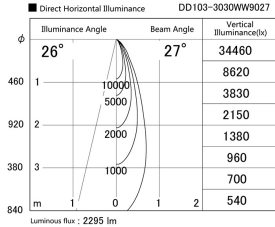

Item no. DD103-3030WW9027

Series Name: Versa R-G, Antiglare

White Reflector

Installation	Recessed mount
Type	Versa R-G, Antiglare
Fixture wattage	30.3W
Beam angle	28 deg.
Color Temp.	2700K
CRI	Ra>90
Luminous	2295 lm
Body	Die-cast aluminum alloy
Body finish	N/A
Trim finish	White
Reflector finish	White
IP Rate	IP20
Light source	COB module
Input Voltage	AC220~240V
Dimming Type	Non-Dimmable
Certificate	CE, CCC
Cut Hole	150mm