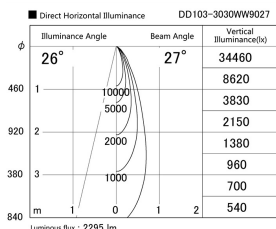

Item no. DD103-3030WW9027

Series Name: Versa R-G, Antiglare

White Reflector

Installation	Recessed mount
Type	
Fixture wattage	30.3W
Beam angle	28 deg.
Color Temp.	2700K
CRI	Ra>90
Luminous	2295 lm
Body	Die-cast aluminum alloy
Body finish	N/A
Trim finish	White
Reflector finish	White
IP Rate	IP20
Light source	COB module
Input Voltage	AC220~240V
Dimming Type	Non-Dimmable
Certificate	CE, CCC
Cut Hole	150mm