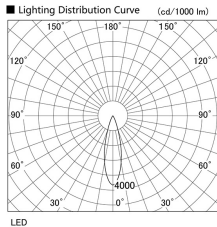

Item no. DD103-3030WW9027

Series Name: Versa R-G, Antiglare

White Reflector

Installation	Recessed mount
Type	Versa R-G, Antiglare
Fixture wattage	30.3W
Beam angle	28 deg.
Color Temp.	2700K
CRI	Ra>90
Luminous	2295 lm
Body	Die-cast aluminum alloy
Body finish	N/A
Trim finish	White
Reflector finish	White
IP Rate	IP20
Light source	COB module
Input Voltage	AC220~240V
Dimming Type	Non-Dimmable
Certificate	CE, CCC
Cut Hole	150mm