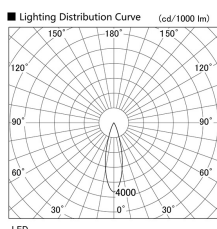

Item no. DD103-3030WW9027

Series Name: Versa R-G, Antiglare

White Reflector

Installation	Recessed mount
Type	
Fixture wattage	30.3W
Beam angle	28 deg.
Color Temp.	2700K
CRI	Ra>90
Luminous	2295 lm
Body	Die-cast aluminum alloy
Body finish	N/A
Trim finish	White
Reflector finish	White
IP Rate	IP20
Light source	COB module
Input Voltage	AC220~240V
Dimming Type	Non-Dimmable
Certificate	CE, CCC
Cut Hole	150mm