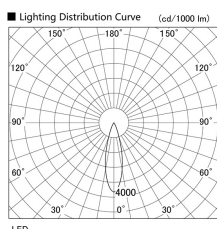

Item no. DD103-3030WW9030

Series Name: Versa R-G, Antiglare

White Reflector

Installation	Recessed mount
Type	
Fixture wattage	30.3W
Beam angle	28 deg.
Color Temp.	3000K
CRI	Ra>90
Luminous	2391 lm
Body	Die-cast aluminum alloy
Body finish	N/A
Trim finish	White
Reflector finish	White
IP Rate	IP20
Light source	COB module
Input Voltage	AC220~240V
Dimming Type	Non-Dimmable
Certificate	CE, CCC
Cut Hole	150mm