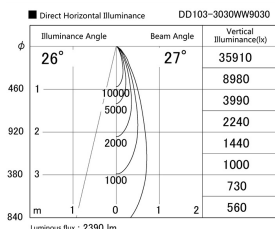

Item no. DD103-3030WW9030

Series Name: Versa R-G, Antiglare

White Reflector

Installation	Recessed mount
Type	
Fixture wattage	30.3W
Beam angle	28 deg.
Color Temp.	3000K
CRI	Ra>90
Luminous	2391 lm
Body	Die-cast aluminum alloy
Body finish	N/A
Trim finish	White
Reflector finish	White
IP Rate	IP20
Light source	COB module
Input Voltage	AC220~240V
Dimming Type	Non-Dimmable
Certificate	CE, CCC
Cut Hole	150mm