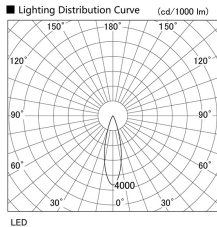

Item no. DD103-3030WW9035

Series Name: Versa R-G, Antiglare

White Reflector

Installation	Recessed mount
Type	Versa R-G, Antiglare
Fixture wattage	30.3W
Beam angle	28 deg.
Color Temp.	3500K
CRI	Ra>90
Luminous	2439 lm
Body	Die-cast aluminum alloy
Body finish	N/A
Trim finish	White
Reflector finish	White
IP Rate	IP20
Light source	COB module
Input Voltage	AC220~240V
Dimming Type	Non-Dimmable
Certificate	CE, CCC
Cut Hole	150mm