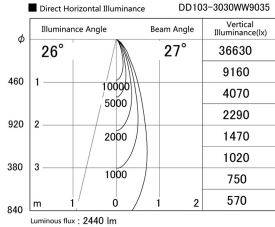

Item no. DD103-3030WW9035

Series Name: Versa R-G, Antiglare

White Reflector

Installation	Recessed mount
Type	Versa R-G, Antiglare
Fixture wattage	30.3W
Beam angle	28 deg.
Color Temp.	3500K
CRI	Ra>90
Luminous	2439 lm
Body	Die-cast aluminum alloy
Body finish	N/A
Trim finish	White
Reflector finish	White
IP Rate	IP20
Light source	COB module
Input Voltage	AC220~240V
Dimming Type	Non-Dimmable
Certificate	CE, CCC
Cut Hole	150mm