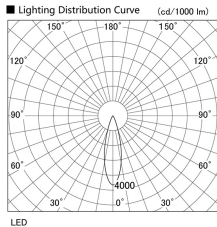

Item no. DD103-3030WW9035

Series Name: Versa R-G, Antiglare

White Reflector

Installation	Recessed mount
Type	
Fixture wattage	30.3W
Beam angle	28 deg.
Color Temp.	3500K
CRI	Ra>90
Luminous	2439 lm
Body	Die-cast aluminum alloy
Body finish	N/A
Trim finish	White
Reflector finish	White
IP Rate	IP20
Light source	COB module
Input Voltage	AC220~240V
Dimming Type	Non-Dimmable
Certificate	CE, CCC
Cut Hole	150mm