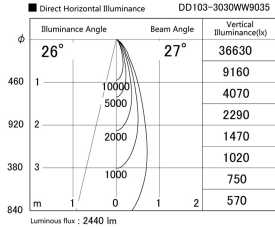

Item no. DD103-3030WW9035

Series Name: Versa R-G, Antiglare

White Reflector

Installation	Recessed mount
Type	
Fixture wattage	30.3W
Beam angle	28 deg.
Color Temp.	3500K
CRI	Ra>90
Luminous	2439 lm
Body	Die-cast aluminum alloy
Body finish	N/A
Trim finish	White
Reflector finish	White
IP Rate	IP20
Light source	COB module
Input Voltage	AC220~240V
Dimming Type	Non-Dimmable
Certificate	CE, CCC
Cut Hole	150mm