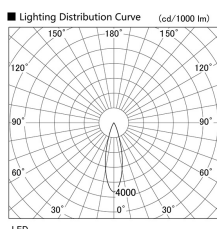

Item no. DD103-3030WW9040

Series Name: Versa R-G, Antiglare

White Reflector

Installation	Recessed mount
Type	
Fixture wattage	30.3W
Beam angle	28 deg.
Color Temp.	4000K
CRI	Ra>90
Luminous	2463 lm
Body	Die-cast aluminum alloy
Body finish	N/A
Trim finish	White
Reflector finish	White
IP Rate	IP20
Light source	COB module
Input Voltage	AC220~240V
Dimming Type	Non-Dimmable
Certificate	CE, CCC
Cut Hole	150mm