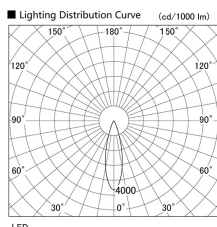

Item no. DD103-3030WW9040

Series Name: Versa R-G, Antiglare

White Reflector

Installation	Recessed mount
Type	Versa R-G, Antiglare
Fixture wattage	30.3W
Beam angle	28 deg.
Color Temp.	4000K
CRI	Ra>90
Luminous	2463 lm
Body	Die-cast aluminum alloy
Body finish	N/A
Trim finish	White
Reflector finish	White
IP Rate	IP20
Light source	COB module
Input Voltage	AC220~240V
Dimming Type	Non-Dimmable
Certificate	CE, CCC
Cut Hole	150mm