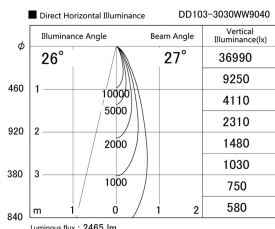

Item no. DD103-3030WW9040

Series Name: Versa R-G, Antiglare

White Reflector

Installation	Recessed mount
Type	
Fixture wattage	30.3W
Beam angle	28 deg.
Color Temp.	4000K
CRI	Ra>90
Luminous	2463 lm
Body	Die-cast aluminum alloy
Body finish	N/A
Trim finish	White
Reflector finish	White
IP Rate	IP20
Light source	COB module
Input Voltage	AC220~240V
Dimming Type	Non-Dimmable
Certificate	CE, CCC
Cut Hole	150mm