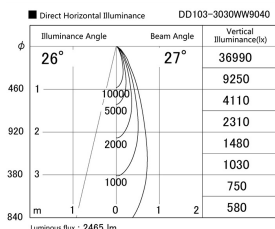

Item no. DD103-3030WW9040

Series Name: Versa R-G, Antiglare

White Reflector

Installation	Recessed mount
Type	Versa R-G, Antiglare
Fixture wattage	30.3W
Beam angle	28 deg.
Color Temp.	4000K
CRI	Ra>90
Luminous	2463 lm
Body	Die-cast aluminum alloy
Body finish	N/A
Trim finish	White
Reflector finish	White
IP Rate	IP20
Light source	COB module
Input Voltage	AC220~240V
Dimming Type	Non-Dimmable
Certificate	CE, CCC
Cut Hole	150mm