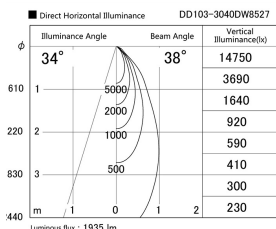

Item no. DD103-3040DW8527

Series Name: Versa R-G, Antiglare

Dark Mirror Reflector

Installation	Recessed mount
Type	
Fixture wattage	30.3W
Beam angle	43 deg.
Color Temp.	2700K
CRI	Ra>85
Luminous	1934 lm
Body	Die-cast aluminum alloy
Body finish	N/A
Trim finish	White
Reflector finish	Dark Mirror
IP Rate	IP20
Light source	COB module
Input Voltage	AC220~240V
Dimming Type	Non-Dimmable
Certificate	CE, CCC
Cut Hole	150mm