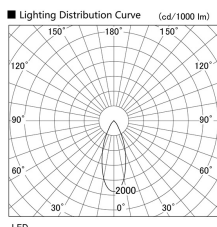

Item no. DD103-3040DW8527

Series Name: Versa R-G, Antiglare

Dark Mirror Reflector

Installation	Recessed mount
Type	
Fixture wattage	30.3W
Beam angle	43 deg.
Color Temp.	2700K
CRI	Ra>85
Luminous	1934 lm
Body	Die-cast aluminum alloy
Body finish	N/A
Trim finish	White
Reflector finish	Dark Mirror
IP Rate	IP20
Light source	COB module
Input Voltage	AC220~240V
Dimming Type	Non-Dimmable
Certificate	CE, CCC
Cut Hole	150mm