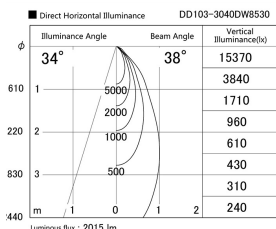

Item no. DD103-3040DW8530

Series Name: Versa R-G, Antiglare

Dark Mirror Reflector

Installation	Recessed mount
Type	
Fixture wattage	30.3W
Beam angle	43 deg.
Color Temp.	3000K
CRI	Ra>85
Luminous	2015 lm
Body	Die-cast aluminum alloy
Body finish	N/A
Trim finish	White
Reflector finish	Dark Mirror
IP Rate	IP20
Light source	COB module
Input Voltage	AC220~240V
Dimming Type	Non-Dimmable
Certificate	CE, CCC
Cut Hole	150mm