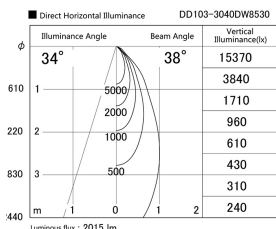

Item no. DD103-3040DW8530

Series Name: Versa R-G, Antiglare

Dark Mirror Reflector

Installation	Recessed mount
Type	Versa R-G, Antiglare
Fixture wattage	30.3W
Beam angle	43 deg.
Color Temp.	3000K
CRI	Ra>85
Luminous	2015 lm
Body	Die-cast aluminum alloy
Body finish	N/A
Trim finish	White
Reflector finish	Dark Mirror
IP Rate	IP20
Light source	COB module
Input Voltage	AC220~240V
Dimming Type	Non-Dimmable
Certificate	CE, CCC
Cut Hole	150mm