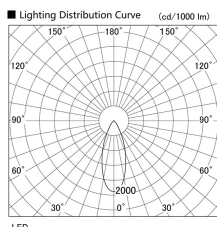

Item no. DD103-3040DW8530

Series Name: Versa R-G, Antiglare

Dark Mirror Reflector

Installation	Recessed mount
Type	
Fixture wattage	30.3W
Beam angle	43 deg.
Color Temp.	3000K
CRI	Ra>85
Luminous	2015 lm
Body	Die-cast aluminum alloy
Body finish	N/A
Trim finish	White
Reflector finish	Dark Mirror
IP Rate	IP20
Light source	COB module
Input Voltage	AC220~240V
Dimming Type	Non-Dimmable
Certificate	CE, CCC
Cut Hole	150mm