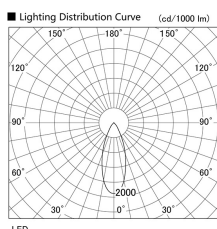

Item no. DD103-3040DW8530

Series Name: Versa R-G, Antiglare

Dark Mirror Reflector

Installation	Recessed mount
Type	Versa R-G, Antiglare
Fixture wattage	30.3W
Beam angle	43 deg.
Color Temp.	3000K
CRI	Ra>85
Luminous	2015 lm
Body	Die-cast aluminum alloy
Body finish	N/A
Trim finish	White
Reflector finish	Dark Mirror
IP Rate	IP20
Light source	COB module
Input Voltage	AC220~240V
Dimming Type	Non-Dimmable
Certificate	CE, CCC
Cut Hole	150mm