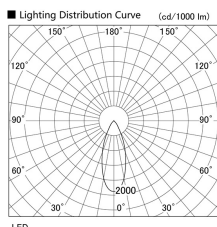

Item no. DD103-3040DW8535

Series Name: Versa R-G, Antiglare

Dark Mirror Reflector

Installation	Recessed mount
Type	Versa R-G, Antiglare
Fixture wattage	30.3W
Beam angle	43 deg.
Color Temp.	3500K
CRI	Ra>85
Luminous	2055 lm
Body	Die-cast aluminum alloy
Body finish	N/A
Trim finish	White
Reflector finish	Dark Mirror
IP Rate	IP20
Light source	COB module
Input Voltage	AC220~240V
Dimming Type	Non-Dimmable
Certificate	CE, CCC
Cut Hole	150mm