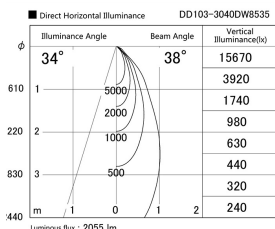

Item no. DD103-3040DW8535

Series Name: Versa R-G, Antiglare

Dark Mirror Reflector

Installation	Recessed mount
Type	Versa R-G, Antiglare
Fixture wattage	30.3W
Beam angle	43 deg.
Color Temp.	3500K
CRI	Ra>85
Luminous	2055 lm
Body	Die-cast aluminum alloy
Body finish	N/A
Trim finish	White
Reflector finish	Dark Mirror
IP Rate	IP20
Light source	COB module
Input Voltage	AC220~240V
Dimming Type	Non-Dimmable
Certificate	CE, CCC
Cut Hole	150mm