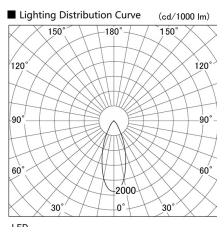

Item no. DD103-3040DW8535

Series Name: Versa R-G, Antiglare

Dark Mirror Reflector

Installation	Recessed mount
Type	
Fixture wattage	30.3W
Beam angle	43 deg.
Color Temp.	3500K
CRI	Ra>85
Luminous	2055 lm
Body	Die-cast aluminum alloy
Body finish	N/A
Trim finish	White
Reflector finish	Dark Mirror
IP Rate	IP20
Light source	COB module
Input Voltage	AC220~240V
Dimming Type	Non-Dimmable
Certificate	CE, CCC
Cut Hole	150mm