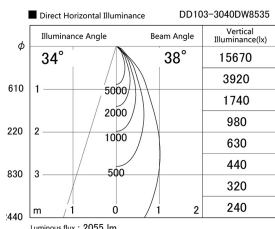

Item no. DD103-3040DW8535

Series Name: Versa R-G, Antiglare

Dark Mirror Reflector

Installation	Recessed mount
Type	
Fixture wattage	30.3W
Beam angle	43 deg.
Color Temp.	3500K
CRI	Ra>85
Luminous	2055 lm
Body	Die-cast aluminum alloy
Body finish	N/A
Trim finish	White
Reflector finish	Dark Mirror
IP Rate	IP20
Light source	COB module
Input Voltage	AC220~240V
Dimming Type	Non-Dimmable
Certificate	CE, CCC
Cut Hole	150mm