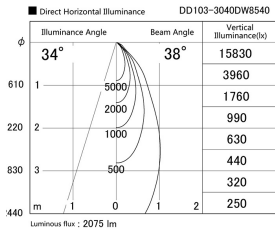

Item no. DD103-3040DW8540

Series Name: Versa R-G, Antiglare

Dark Mirror Reflector

Installation	Recessed mount
Type	
Fixture wattage	30.3W
Beam angle	43 deg.
Color Temp.	4000K
CRI	Ra>85
Luminous	2075 lm
Body	Die-cast aluminum alloy
Body finish	N/A
Trim finish	White
Reflector finish	Dark Mirror
IP Rate	IP20
Light source	COB module
Input Voltage	AC220~240V
Dimming Type	Non-Dimmable
Certificate	CE, CCC
Cut Hole	150mm