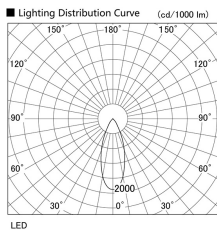

Item no. DD103-3040DW8540

Series Name: Versa R-G, Antiglare

Dark Mirror Reflector

Installation	Recessed mount
Type	
Fixture wattage	30.3W
Beam angle	43 deg.
Color Temp.	4000K
CRI	Ra>85
Luminous	2075 lm
Body	Die-cast aluminum alloy
Body finish	N/A
Trim finish	White
Reflector finish	Dark Mirror
IP Rate	IP20
Light source	COB module
Input Voltage	AC220~240V
Dimming Type	Non-Dimmable
Certificate	CE, CCC
Cut Hole	150mm