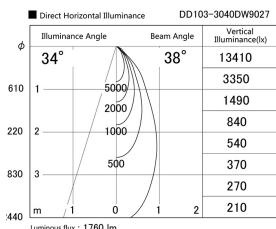

Item no. DD103-3040DW9027

Series Name: Versa R-G, Antiglare

Dark Mirror Reflector

Installation	Recessed mount
Type	Versa R-G, Antiglare
Fixture wattage	30.3W
Beam angle	43 deg.
Color Temp.	2700K
CRI	Ra>90
Luminous	1758 lm
Body	Die-cast aluminum alloy
Body finish	N/A
Trim finish	White
Reflector finish	Dark Mirror
IP Rate	IP20
Light source	COB module
Input Voltage	AC220~240V
Dimming Type	Non-Dimmable
Certificate	CE, CCC
Cut Hole	150mm