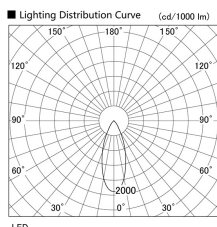

Item no. DD103-3040DW9027

Series Name: Versa R-G, Antiglare

Dark Mirror Reflector

Installation	Recessed mount
Type	
Fixture wattage	30.3W
Beam angle	43 deg.
Color Temp.	2700K
CRI	Ra>90
Luminous	1758 lm
Body	Die-cast aluminum alloy
Body finish	N/A
Trim finish	White
Reflector finish	Dark Mirror
IP Rate	IP20
Light source	COB module
Input Voltage	AC220~240V
Dimming Type	Non-Dimmable
Certificate	CE, CCC
Cut Hole	150mm