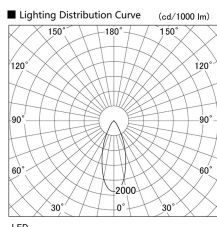

Item no. DD103-3040DW9027

Series Name: Versa R-G, Antiglare

Dark Mirror Reflector

Installation	Recessed mount
Type	Versa R-G, Antiglare
Fixture wattage	30.3W
Beam angle	43 deg.
Color Temp.	2700K
CRI	Ra>90
Luminous	1758 lm
Body	Die-cast aluminum alloy
Body finish	N/A
Trim finish	White
Reflector finish	Dark Mirror
IP Rate	IP20
Light source	COB module
Input Voltage	AC220~240V
Dimming Type	Non-Dimmable
Certificate	CE, CCC
Cut Hole	150mm