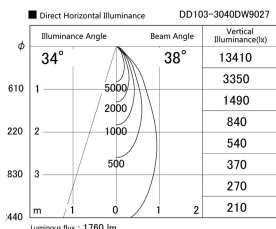

Item no. DD103-3040DW9027

Series Name: Versa R-G, Antiglare

Dark Mirror Reflector

Installation	Recessed mount
Type	
Fixture wattage	30.3W
Beam angle	43 deg.
Color Temp.	2700K
CRI	Ra>90
Luminous	1758 lm
Body	Die-cast aluminum alloy
Body finish	N/A
Trim finish	White
Reflector finish	Dark Mirror
IP Rate	IP20
Light source	COB module
Input Voltage	AC220~240V
Dimming Type	Non-Dimmable
Certificate	CE, CCC
Cut Hole	150mm