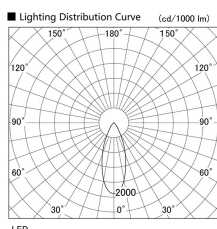

Item no. DD103-3040DW9030

Series Name: Versa R-G, Antiglare

Dark Mirror Reflector

Installation	Recessed mount
Type	
Fixture wattage	30.3W
Beam angle	43 deg.
Color Temp.	3000K
CRI	Ra>90
Luminous	1832 lm
Body	Die-cast aluminum alloy
Body finish	N/A
Trim finish	White
Reflector finish	Dark Mirror
IP Rate	IP20
Light source	COB module
Input Voltage	AC220~240V
Dimming Type	Non-Dimmable
Certificate	CE, CCC
Cut Hole	150mm