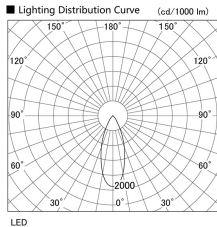

Item no. DD103-3040DW9030

Series Name: Versa R-G, Antiglare

Dark Mirror Reflector

Installation	Recessed mount
Type	Versa R-G, Antiglare
Fixture wattage	30.3W
Beam angle	43 deg.
Color Temp.	3000K
CRI	Ra>90
Luminous	1832 lm
Body	Die-cast aluminum alloy
Body finish	N/A
Trim finish	White
Reflector finish	Dark Mirror
IP Rate	IP20
Light source	COB module
Input Voltage	AC220~240V
Dimming Type	Non-Dimmable
Certificate	CE, CCC
Cut Hole	150mm