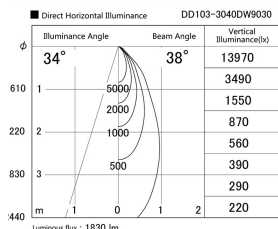

Item no. DD103-3040DW9030

Series Name: Versa R-G, Antiglare

Dark Mirror Reflector

Installation	Recessed mount
Type	
Fixture wattage	30.3W
Beam angle	43 deg.
Color Temp.	3000K
CRI	Ra>90
Luminous	1832 lm
Body	Die-cast aluminum alloy
Body finish	N/A
Trim finish	White
Reflector finish	Dark Mirror
IP Rate	IP20
Light source	COB module
Input Voltage	AC220~240V
Dimming Type	Non-Dimmable
Certificate	CE, CCC
Cut Hole	150mm