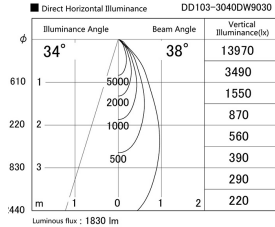

Item no. DD103-3040DW9030

Series Name: Versa R-G, Antiglare

Dark Mirror Reflector

Installation	Recessed mount
Type	Versa R-G, Antiglare
Fixture wattage	30.3W
Beam angle	43 deg.
Color Temp.	3000K
CRI	Ra>90
Luminous	1832 lm
Body	Die-cast aluminum alloy
Body finish	N/A
Trim finish	White
Reflector finish	Dark Mirror
IP Rate	IP20
Light source	COB module
Input Voltage	AC220~240V
Dimming Type	Non-Dimmable
Certificate	CE, CCC
Cut Hole	150mm