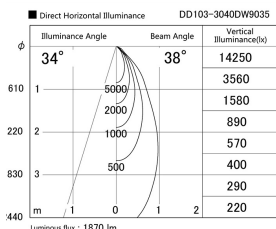

Item no. DD103-3040DW9035

Series Name: Versa R-G, Antiglare

Dark Mirror Reflector

Installation	Recessed mount
Type	
Fixture wattage	30.3W
Beam angle	43 deg.
Color Temp.	3500K
CRI	Ra>90
Luminous	1868 lm
Body	Die-cast aluminum alloy
Body finish	N/A
Trim finish	White
Reflector finish	Dark Mirror
IP Rate	IP20
Light source	COB module
Input Voltage	AC220~240V
Dimming Type	Non-Dimmable
Certificate	CE, CCC
Cut Hole	150mm