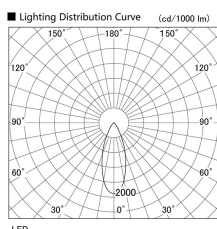

Item no. DD103-3040DW9035

Series Name: Versa R-G, Antiglare

Dark Mirror Reflector

Installation	Recessed mount
Type	
Fixture wattage	30.3W
Beam angle	43 deg.
Color Temp.	3500K
CRI	Ra>90
Luminous	1868 lm
Body	Die-cast aluminum alloy
Body finish	N/A
Trim finish	White
Reflector finish	Dark Mirror
IP Rate	IP20
Light source	COB module
Input Voltage	AC220~240V
Dimming Type	Non-Dimmable
Certificate	CE, CCC
Cut Hole	150mm