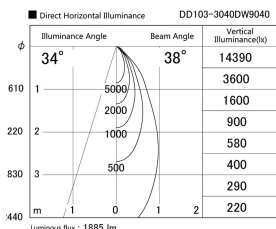

Item no. DD103-3040DW9040

Series Name: Versa R-G, Antiglare

Dark Mirror Reflector

Installation	Recessed mount
Type	
Fixture wattage	30.3W
Beam angle	43 deg.
Color Temp.	4000K
CRI	Ra>90
Luminous	1887 lm
Body	Die-cast aluminum alloy
Body finish	N/A
Trim finish	White
Reflector finish	Dark Mirror
IP Rate	IP20
Light source	COB module
Input Voltage	AC220~240V
Dimming Type	Non-Dimmable
Certificate	CE, CCC
Cut Hole	150mm