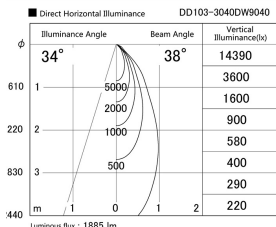

Item no. DD103-3040DW9040

Series Name: Versa R-G, Antiglare

Dark Mirror Reflector

Installation	Recessed mount
Type	Versa R-G, Antiglare
Fixture wattage	30.3W
Beam angle	43 deg.
Color Temp.	4000K
CRI	Ra>90
Luminous	1887 lm
Body	Die-cast aluminum alloy
Body finish	N/A
Trim finish	White
Reflector finish	Dark Mirror
IP Rate	IP20
Light source	COB module
Input Voltage	AC220~240V
Dimming Type	Non-Dimmable
Certificate	CE, CCC
Cut Hole	150mm