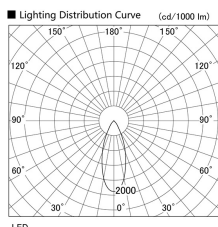

Item no. DD103-3040DW9040

Series Name: Versa R-G, Antiglare

Dark Mirror Reflector

Installation	Recessed mount
Type	Versa R-G, Antiglare
Fixture wattage	30.3W
Beam angle	43 deg.
Color Temp.	4000K
CRI	Ra>90
Luminous	1887 lm
Body	Die-cast aluminum alloy
Body finish	N/A
Trim finish	White
Reflector finish	Dark Mirror
IP Rate	IP20
Light source	COB module
Input Voltage	AC220~240V
Dimming Type	Non-Dimmable
Certificate	CE, CCC
Cut Hole	150mm