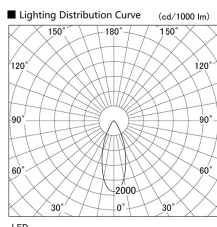

Item no. DD103-3040DW9040

Series Name: Versa R-G, Antiglare

Dark Mirror Reflector

Installation	Recessed mount
Type	
Fixture wattage	30.3W
Beam angle	43 deg.
Color Temp.	4000K
CRI	Ra>90
Luminous	1887 lm
Body	Die-cast aluminum alloy
Body finish	N/A
Trim finish	White
Reflector finish	Dark Mirror
IP Rate	IP20
Light source	COB module
Input Voltage	AC220~240V
Dimming Type	Non-Dimmable
Certificate	CE, CCC
Cut Hole	150mm