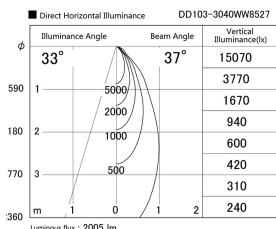

Item no. DD103-3040WW8527

Series Name: Versa R-G, Antiglare

White Reflector

Installation	Recessed mount
Type	
Fixture wattage	30.3W
Beam angle	43 deg.
Color Temp.	2700K
CRI	Ra>85
Luminous	2005 lm
Body	Die-cast aluminum alloy
Body finish	N/A
Trim finish	White
Reflector finish	White
IP Rate	IP20
Light source	COB module
Input Voltage	AC220~240V
Dimming Type	Non-Dimmable
Certificate	CE, CCC
Cut Hole	150mm