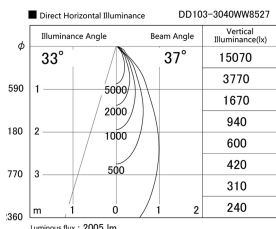

Item no. DD103-3040WW8527

Series Name: Versa R-G, Antiglare

White Reflector

Installation	Recessed mount
Type	Versa R-G, Antiglare
Fixture wattage	30.3W
Beam angle	43 deg.
Color Temp.	2700K
CRI	Ra>85
Luminous	2005 lm
Body	Die-cast aluminum alloy
Body finish	N/A
Trim finish	White
Reflector finish	White
IP Rate	IP20
Light source	COB module
Input Voltage	AC220~240V
Dimming Type	Non-Dimmable
Certificate	CE, CCC
Cut Hole	150mm