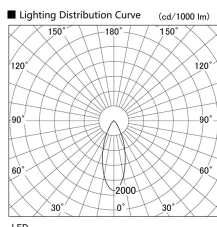

Item no. DD103-3040WW8527

Series Name: Versa R-G, Antiglare

White Reflector

Installation	Recessed mount
Type	
Fixture wattage	30.3W
Beam angle	43 deg.
Color Temp.	2700K
CRI	Ra>85
Luminous	2005 lm
Body	Die-cast aluminum alloy
Body finish	N/A
Trim finish	White
Reflector finish	White
IP Rate	IP20
Light source	COB module
Input Voltage	AC220~240V
Dimming Type	Non-Dimmable
Certificate	CE, CCC
Cut Hole	150mm