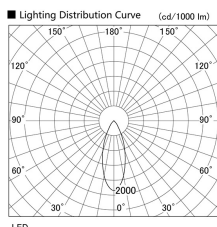

Item no. DD103-3040WW8527

Series Name: Versa R-G, Antiglare

White Reflector

Installation	Recessed mount
Type	Versa R-G, Antiglare
Fixture wattage	30.3W
Beam angle	43 deg.
Color Temp.	2700K
CRI	Ra>85
Luminous	2005 lm
Body	Die-cast aluminum alloy
Body finish	N/A
Trim finish	White
Reflector finish	White
IP Rate	IP20
Light source	COB module
Input Voltage	AC220~240V
Dimming Type	Non-Dimmable
Certificate	CE, CCC
Cut Hole	150mm