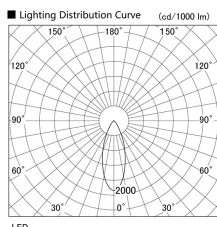

Item no. DD103-3040WW8530

Series Name: Versa R-G, Antiglare

White Reflector

Installation	Recessed mount
Type	
Fixture wattage	30.3W
Beam angle	43 deg.
Color Temp.	3000K
CRI	Ra>85
Luminous	2089 lm
Body	Die-cast aluminum alloy
Body finish	N/A
Trim finish	White
Reflector finish	White
IP Rate	IP20
Light source	COB module
Input Voltage	AC220~240V
Dimming Type	Non-Dimmable
Certificate	CE, CCC
Cut Hole	150mm