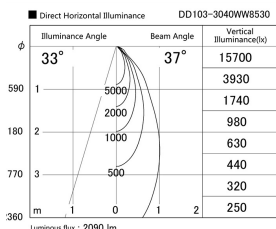

Item no. DD103-3040WW8530

Series Name: Versa R-G, Antiglare

White Reflector

Installation	Recessed mount
Type	
Fixture wattage	30.3W
Beam angle	43 deg.
Color Temp.	3000K
CRI	Ra>85
Luminous	2089 lm
Body	Die-cast aluminum alloy
Body finish	N/A
Trim finish	White
Reflector finish	White
IP Rate	IP20
Light source	COB module
Input Voltage	AC220~240V
Dimming Type	Non-Dimmable
Certificate	CE, CCC
Cut Hole	150mm