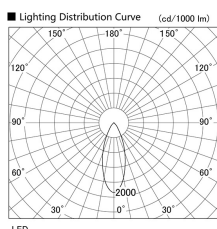

Item no. DD103-3040WW8535

Series Name: Versa R-G, Antiglare

White Reflector

Installation	Recessed mount
Type	Versa R-G, Antiglare
Fixture wattage	30.3W
Beam angle	43 deg.
Color Temp.	3500K
CRI	Ra>85
Luminous	2130 lm
Body	Die-cast aluminum alloy
Body finish	N/A
Trim finish	White
Reflector finish	White
IP Rate	IP20
Light source	COB module
Input Voltage	AC220~240V
Dimming Type	Non-Dimmable
Certificate	CE, CCC
Cut Hole	150mm