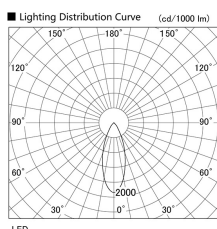

Item no. DD103-3040WW8535

Series Name: Versa R-G, Antiglare

White Reflector

Installation	Recessed mount
Type	
Fixture wattage	30.3W
Beam angle	43 deg.
Color Temp.	3500K
CRI	Ra>85
Luminous	2130 lm
Body	Die-cast aluminum alloy
Body finish	N/A
Trim finish	White
Reflector finish	White
IP Rate	IP20
Light source	COB module
Input Voltage	AC220~240V
Dimming Type	Non-Dimmable
Certificate	CE, CCC
Cut Hole	150mm