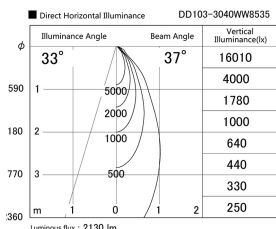

Item no. DD103-3040WW8535

Series Name: Versa R-G, Antiglare

White Reflector

Installation	Recessed mount
Type	Versa R-G, Antiglare
Fixture wattage	30.3W
Beam angle	43 deg.
Color Temp.	3500K
CRI	Ra>85
Luminous	2130 lm
Body	Die-cast aluminum alloy
Body finish	N/A
Trim finish	White
Reflector finish	White
IP Rate	IP20
Light source	COB module
Input Voltage	AC220~240V
Dimming Type	Non-Dimmable
Certificate	CE, CCC
Cut Hole	150mm