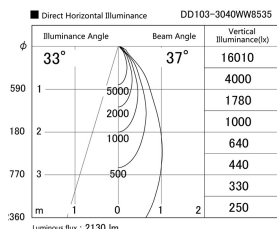

Item no. DD103-3040WW8535

Series Name: Versa R-G, Antiglare

White Reflector

Installation	Recessed mount
Type	
Fixture wattage	30.3W
Beam angle	43 deg.
Color Temp.	3500K
CRI	Ra>85
Luminous	2130 lm
Body	Die-cast aluminum alloy
Body finish	N/A
Trim finish	White
Reflector finish	White
IP Rate	IP20
Light source	COB module
Input Voltage	AC220~240V
Dimming Type	Non-Dimmable
Certificate	CE, CCC
Cut Hole	150mm