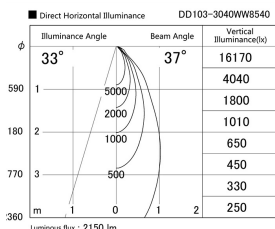

Item no. DD103-3040WW8540

Series Name: Versa R-G, Antiglare

White Reflector

Installation	Recessed mount
Type	
Fixture wattage	30.3W
Beam angle	43 deg.
Color Temp.	4000K
CRI	Ra>85
Luminous	2151 lm
Body	Die-cast aluminum alloy
Body finish	N/A
Trim finish	White
Reflector finish	White
IP Rate	IP20
Light source	COB module
Input Voltage	AC220~240V
Dimming Type	Non-Dimmable
Certificate	CE, CCC
Cut Hole	150mm