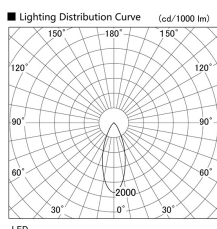

Item no. DD103-3040WW8540

Series Name: Versa R-G, Antiglare

White Reflector

Installation	Recessed mount
Type	Versa R-G, Antiglare
Fixture wattage	30.3W
Beam angle	43 deg.
Color Temp.	4000K
CRI	Ra>85
Luminous	2151 lm
Body	Die-cast aluminum alloy
Body finish	N/A
Trim finish	White
Reflector finish	White
IP Rate	IP20
Light source	COB module
Input Voltage	AC220~240V
Dimming Type	Non-Dimmable
Certificate	CE, CCC
Cut Hole	150mm