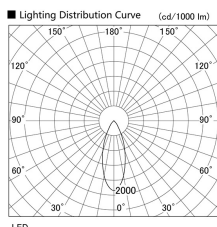

Item no. DD103-3040WW8540

Series Name: Versa R-G, Antiglare

White Reflector

Installation	Recessed mount
Type	
Fixture wattage	30.3W
Beam angle	43 deg.
Color Temp.	4000K
CRI	Ra>85
Luminous	2151 lm
Body	Die-cast aluminum alloy
Body finish	N/A
Trim finish	White
Reflector finish	White
IP Rate	IP20
Light source	COB module
Input Voltage	AC220~240V
Dimming Type	Non-Dimmable
Certificate	CE, CCC
Cut Hole	150mm