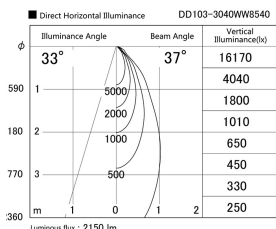

Item no. DD103-3040WW8540

Series Name: Versa R-G, Antiglare

White Reflector

Installation	Recessed mount
Type	Versa R-G, Antiglare
Fixture wattage	30.3W
Beam angle	43 deg.
Color Temp.	4000K
CRI	Ra>85
Luminous	2151 lm
Body	Die-cast aluminum alloy
Body finish	N/A
Trim finish	White
Reflector finish	White
IP Rate	IP20
Light source	COB module
Input Voltage	AC220~240V
Dimming Type	Non-Dimmable
Certificate	CE, CCC
Cut Hole	150mm