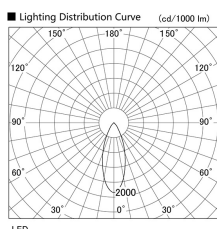

Item no. DD103-3040WW9027

Series Name: Versa R-G, Antiglare

White Reflector

Installation	Recessed mount
Type	Versa R-G, Antiglare
Fixture wattage	30.3W
Beam angle	43 deg.
Color Temp.	2700K
CRI	Ra>90
Luminous	1823 lm
Body	Die-cast aluminum alloy
Body finish	N/A
Trim finish	White
Reflector finish	White
IP Rate	IP20
Light source	COB module
Input Voltage	AC220~240V
Dimming Type	Non-Dimmable
Certificate	CE, CCC
Cut Hole	150mm