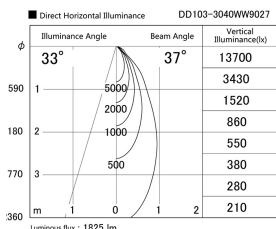

Item no. DD103-3040WW9027

Series Name: Versa R-G, Antiglare

White Reflector

Installation	Recessed mount
Type	
Fixture wattage	30.3W
Beam angle	43 deg.
Color Temp.	2700K
CRI	Ra>90
Luminous	1823 lm
Body	Die-cast aluminum alloy
Body finish	N/A
Trim finish	White
Reflector finish	White
IP Rate	IP20
Light source	COB module
Input Voltage	AC220~240V
Dimming Type	Non-Dimmable
Certificate	CE, CCC
Cut Hole	150mm