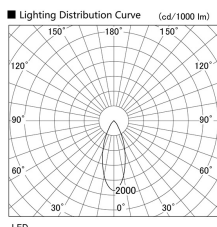

Item no. DD103-3040WW9027

Series Name: Versa R-G, Antiglare

White Reflector

Installation	Recessed mount
Type	
Fixture wattage	30.3W
Beam angle	43 deg.
Color Temp.	2700K
CRI	Ra>90
Luminous	1823 lm
Body	Die-cast aluminum alloy
Body finish	N/A
Trim finish	White
Reflector finish	White
IP Rate	IP20
Light source	COB module
Input Voltage	AC220~240V
Dimming Type	Non-Dimmable
Certificate	CE, CCC
Cut Hole	150mm