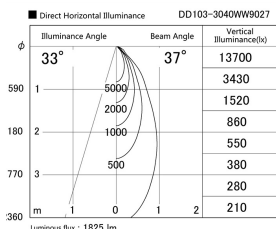

Item no. DD103-3040WW9027

Series Name: Versa R-G, Antiglare

White Reflector

Installation	Recessed mount
Type	Versa R-G, Antiglare
Fixture wattage	30.3W
Beam angle	43 deg.
Color Temp.	2700K
CRI	Ra>90
Luminous	1823 lm
Body	Die-cast aluminum alloy
Body finish	N/A
Trim finish	White
Reflector finish	White
IP Rate	IP20
Light source	COB module
Input Voltage	AC220~240V
Dimming Type	Non-Dimmable
Certificate	CE, CCC
Cut Hole	150mm