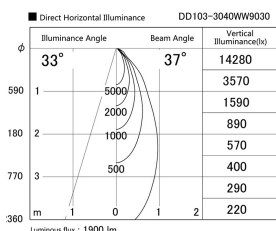

Item no. DD103-3040WW9030

Series Name: Versa R-G, Antiglare

White Reflector

Installation	Recessed mount
Type	Versa R-G, Antiglare
Fixture wattage	30.3W
Beam angle	43 deg.
Color Temp.	3000K
CRI	Ra>90
Luminous	1899 lm
Body	Die-cast aluminum alloy
Body finish	N/A
Trim finish	White
Reflector finish	White
IP Rate	IP20
Light source	COB module
Input Voltage	AC220~240V
Dimming Type	Non-Dimmable
Certificate	CE, CCC
Cut Hole	150mm