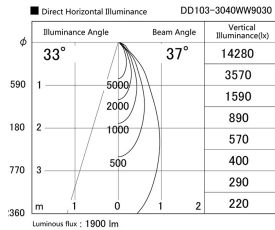

Item no. DD103-3040WW9030

Series Name: Versa R-G, Antiglare

White Reflector

| | |
|------------------|-------------------------|
| Installation | Recessed mount |
| Type | |
| Fixture wattage | 30.3W |
| Beam angle | 43 deg. |
| Color Temp. | 3000K |
| CRI | Ra>90 |
| Luminous | 1899 lm |
| Body | Die-cast aluminum alloy |
| Body finish | N/A |
| Trim finish | White |
| Reflector finish | White |
| IP Rate | IP20 |
| Light source | COB module |
| Input Voltage | AC220~240V |
| Dimming Type | Non-Dimmable |
| Certificate | CE, CCC |
| Cut Hole | 150mm |