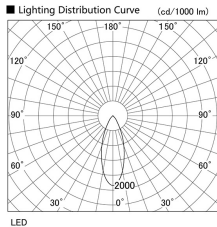

Item no. DD103-3040WW9030

Series Name: Versa R-G, Antiglare

White Reflector

| | |
|------------------|-------------------------|
| Installation | Recessed mount |
| Type | |
| Fixture wattage | 30.3W |
| Beam angle | 43 deg. |
| Color Temp. | 3000K |
| CRI | Ra>90 |
| Luminous | 1899 lm |
| Body | Die-cast aluminum alloy |
| Body finish | N/A |
| Trim finish | White |
| Reflector finish | White |
| IP Rate | IP20 |
| Light source | COB module |
| Input Voltage | AC220~240V |
| Dimming Type | Non-Dimmable |
| Certificate | CE, CCC |
| Cut Hole | 150mm |