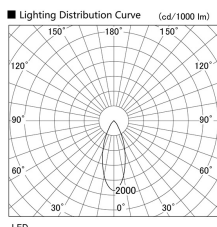

Item no. DD103-3040WW9030

Series Name: Versa R-G, Antiglare

White Reflector

Installation	Recessed mount
Type	Versa R-G, Antiglare
Fixture wattage	30.3W
Beam angle	43 deg.
Color Temp.	3000K
CRI	Ra>90
Luminous	1899 lm
Body	Die-cast aluminum alloy
Body finish	N/A
Trim finish	White
Reflector finish	White
IP Rate	IP20
Light source	COB module
Input Voltage	AC220~240V
Dimming Type	Non-Dimmable
Certificate	CE, CCC
Cut Hole	150mm