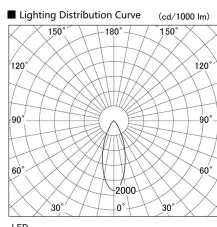

Item no. DD103-3040WW9035

Series Name: Versa R-G, Antiglare

White Reflector

Installation	Recessed mount
Type	
Fixture wattage	30.3W
Beam angle	43 deg.
Color Temp.	3500K
CRI	Ra>90
Luminous	1937 lm
Body	Die-cast aluminum alloy
Body finish	N/A
Trim finish	White
Reflector finish	White
IP Rate	IP20
Light source	COB module
Input Voltage	AC220~240V
Dimming Type	Non-Dimmable
Certificate	CE, CCC
Cut Hole	150mm