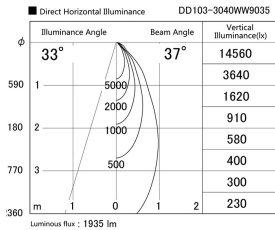

Item no. DD103-3040WW9035

Series Name: Versa R-G, Antiglare

White Reflector

Installation	Recessed mount
Type	Versa R-G, Antiglare
Fixture wattage	30.3W
Beam angle	43 deg.
Color Temp.	3500K
CRI	Ra>90
Luminous	1937 lm
Body	Die-cast aluminum alloy
Body finish	N/A
Trim finish	White
Reflector finish	White
IP Rate	IP20
Light source	COB module
Input Voltage	AC220~240V
Dimming Type	Non-Dimmable
Certificate	CE, CCC
Cut Hole	150mm