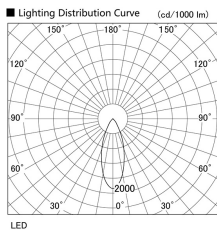

Item no. DD103-3040WW9035

Series Name: Versa R-G, Antiglare

White Reflector

Installation	Recessed mount
Type	Versa R-G, Antiglare
Fixture wattage	30.3W
Beam angle	43 deg.
Color Temp.	3500K
CRI	Ra>90
Luminous	1937 lm
Body	Die-cast aluminum alloy
Body finish	N/A
Trim finish	White
Reflector finish	White
IP Rate	IP20
Light source	COB module
Input Voltage	AC220~240V
Dimming Type	Non-Dimmable
Certificate	CE, CCC
Cut Hole	150mm