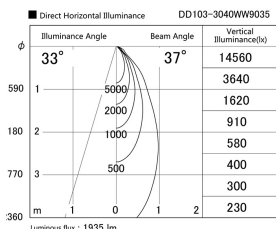

Item no. DD103-3040WW9035

Series Name: Versa R-G, Antiglare

White Reflector

Installation	Recessed mount
Type	
Fixture wattage	30.3W
Beam angle	43 deg.
Color Temp.	3500K
CRI	Ra>90
Luminous	1937 lm
Body	Die-cast aluminum alloy
Body finish	N/A
Trim finish	White
Reflector finish	White
IP Rate	IP20
Light source	COB module
Input Voltage	AC220~240V
Dimming Type	Non-Dimmable
Certificate	CE, CCC
Cut Hole	150mm