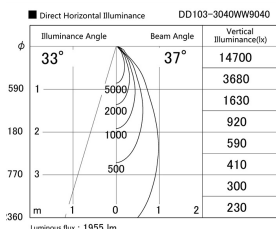

Item no. DD103-3040WW9040

Series Name: Versa R-G, Antiglare

White Reflector

| | |
|------------------|-------------------------|
| Installation | Recessed mount |
| Type | Versa R-G, Antiglare |
| Fixture wattage | 30.3W |
| Beam angle | 43 deg. |
| Color Temp. | 4000K |
| CRI | Ra>90 |
| Luminous | 1956 lm |
| Body | Die-cast aluminum alloy |
| Body finish | N/A |
| Trim finish | White |
| Reflector finish | White |
| IP Rate | IP20 |
| Light source | COB module |
| Input Voltage | AC220~240V |
| Dimming Type | Non-Dimmable |
| Certificate | CE, CCC |
| Cut Hole | 150mm |