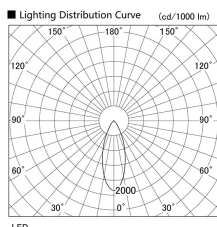

Item no. DD103-3040WW9040

Series Name: Versa R-G, Antiglare

White Reflector

Installation	Recessed mount
Type	
Fixture wattage	30.3W
Beam angle	43 deg.
Color Temp.	4000K
CRI	Ra>90
Luminous	1956 lm
Body	Die-cast aluminum alloy
Body finish	N/A
Trim finish	White
Reflector finish	White
IP Rate	IP20
Light source	COB module
Input Voltage	AC220~240V
Dimming Type	Non-Dimmable
Certificate	CE, CCC
Cut Hole	150mm