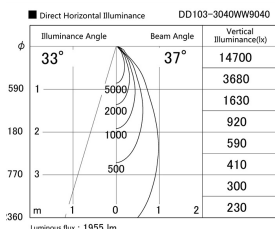

Item no. DD103-3040WW9040

Series Name: Versa R-G, Antiglare

White Reflector

Installation	Recessed mount
Type	
Fixture wattage	30.3W
Beam angle	43 deg.
Color Temp.	4000K
CRI	Ra>90
Luminous	1956 lm
Body	Die-cast aluminum alloy
Body finish	N/A
Trim finish	White
Reflector finish	White
IP Rate	IP20
Light source	COB module
Input Voltage	AC220~240V
Dimming Type	Non-Dimmable
Certificate	CE, CCC
Cut Hole	150mm