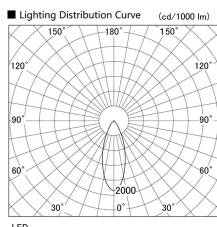

Item no. DD103-3040WW9040

Series Name: Versa R-G, Antiglare

White Reflector

| | |
|------------------|-------------------------|
| Installation | Recessed mount |
| Type | Versa R-G, Antiglare |
| Fixture wattage | 30.3W |
| Beam angle | 43 deg. |
| Color Temp. | 4000K |
| CRI | Ra>90 |
| Luminous | 1956 lm |
| Body | Die-cast aluminum alloy |
| Body finish | N/A |
| Trim finish | White |
| Reflector finish | White |
| IP Rate | IP20 |
| Light source | COB module |
| Input Voltage | AC220~240V |
| Dimming Type | Non-Dimmable |
| Certificate | CE, CCC |
| Cut Hole | 150mm |