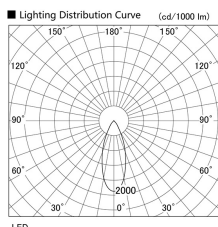

Item no. DD103-3040MW8527

Series Name: Versa R-G, Antiglare

Installation	Recessed mount
Type	Versa R-G, Antiglare
Fixture wattage	30.3W
Beam angle	43 deg.
Color Temp.	2700K
CRI	Ra>85
Luminous	1951 lm
Body	Die-cast aluminum alloy
Body finish	N/A
Trim finish	White
Reflector finish	Mirror
IP Rate	IP20
Light source	COB module
Input Voltage	AC220~240V
Dimming Type	Non-Dimmable
Certificate	CE, CCC
Cut Hole	150mm