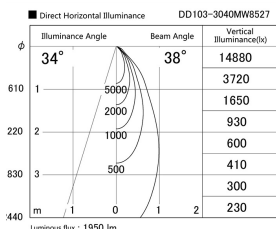

Item no. DD103-3040MW8527

Series Name: Versa R-G, Antiglare

Installation	Recessed mount
Type	
Fixture wattage	30.3W
Beam angle	43 deg.
Color Temp.	2700K
CRI	Ra>85
Luminous	1951 lm
Body	Die-cast aluminum alloy
Body finish	N/A
Trim finish	White
Reflector finish	Mirror
IP Rate	IP20
Light source	COB module
Input Voltage	AC220~240V
Dimming Type	Non-Dimmable
Certificate	CE, CCC
Cut Hole	150mm