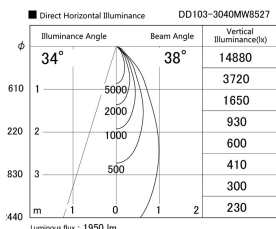

Item no. DD103-3040MW8527

Series Name: Versa R-G, Antiglare

Installation	Recessed mount
Type	Versa R-G, Antiglare
Fixture wattage	30.3W
Beam angle	43 deg.
Color Temp.	2700K
CRI	Ra>85
Luminous	1951 lm
Body	Die-cast aluminum alloy
Body finish	N/A
Trim finish	White
Reflector finish	Mirror
IP Rate	IP20
Light source	COB module
Input Voltage	AC220~240V
Dimming Type	Non-Dimmable
Certificate	CE, CCC
Cut Hole	150mm