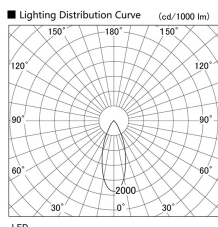

Item no. DD103-3040MW8527

Series Name: Versa R-G, Antiglare

Installation	Recessed mount
Type	
Fixture wattage	30.3W
Beam angle	43 deg.
Color Temp.	2700K
CRI	Ra>85
Luminous	1951 lm
Body	Die-cast aluminum alloy
Body finish	N/A
Trim finish	White
Reflector finish	Mirror
IP Rate	IP20
Light source	COB module
Input Voltage	AC220~240V
Dimming Type	Non-Dimmable
Certificate	CE, CCC
Cut Hole	150mm