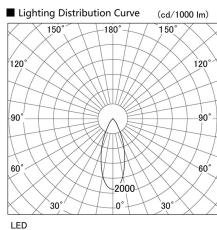

Item no. DD103-3040MW8530

Series Name: Versa R-G, Antiglare

Installation	Recessed mount
Type	
Fixture wattage	30.3W
Beam angle	43 deg.
Color Temp.	3000K
CRI	Ra>85
Luminous	2033 lm
Body	Die-cast aluminum alloy
Body finish	N/A
Trim finish	White
Reflector finish	Mirror
IP Rate	IP20
Light source	COB module
Input Voltage	AC220~240V
Dimming Type	Non-Dimmable
Certificate	CE, CCC
Cut Hole	150mm