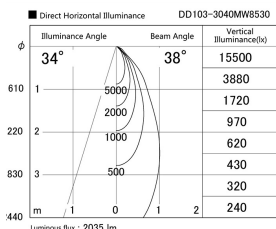

Item no. DD103-3040MW8530

Series Name: Versa R-G, Antiglare

Installation	Recessed mount
Type	Versa R-G, Antiglare
Fixture wattage	30.3W
Beam angle	43 deg.
Color Temp.	3000K
CRI	Ra>85
Luminous	2033 lm
Body	Die-cast aluminum alloy
Body finish	N/A
Trim finish	White
Reflector finish	Mirror
IP Rate	IP20
Light source	COB module
Input Voltage	AC220~240V
Dimming Type	Non-Dimmable
Certificate	CE, CCC
Cut Hole	150mm