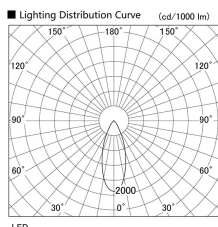

Item no. DD103-3040MW8530

Series Name: Versa R-G, Antiglare

Installation	Recessed mount
Type	Versa R-G, Antiglare
Fixture wattage	30.3W
Beam angle	43 deg.
Color Temp.	3000K
CRI	Ra>85
Luminous	2033 lm
Body	Die-cast aluminum alloy
Body finish	N/A
Trim finish	White
Reflector finish	Mirror
IP Rate	IP20
Light source	COB module
Input Voltage	AC220~240V
Dimming Type	Non-Dimmable
Certificate	CE, CCC
Cut Hole	150mm