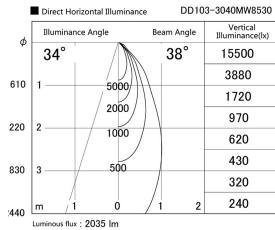

Item no. DD103-3040MW8530

Series Name: Versa R-G, Antiglare

Installation	Recessed mount
Type	
Fixture wattage	30.3W
Beam angle	43 deg.
Color Temp.	3000K
CRI	Ra>85
Luminous	2033 lm
Body	Die-cast aluminum alloy
Body finish	N/A
Trim finish	White
Reflector finish	Mirror
IP Rate	IP20
Light source	COB module
Input Voltage	AC220~240V
Dimming Type	Non-Dimmable
Certificate	CE, CCC
Cut Hole	150mm