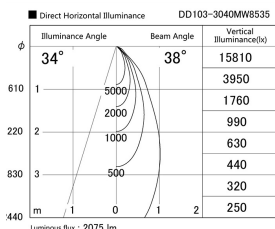

Item no. DD103-3040MW8535

Series Name: Versa R-G, Antiglare

Installation	Recessed mount
Type	
Fixture wattage	30.3W
Beam angle	43 deg.
Color Temp.	3500K
CRI	Ra>85
Luminous	2073 lm
Body	Die-cast aluminum alloy
Body finish	N/A
Trim finish	White
Reflector finish	Mirror
IP Rate	IP20
Light source	COB module
Input Voltage	AC220~240V
Dimming Type	Non-Dimmable
Certificate	CE, CCC
Cut Hole	150mm