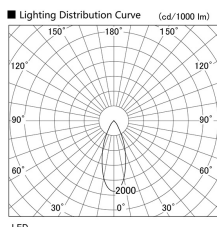

Item no. DD103-3040MW8535

Series Name: Versa R-G, Antiglare

Installation	Recessed mount
Type	
Fixture wattage	30.3W
Beam angle	43 deg.
Color Temp.	3500K
CRI	Ra>85
Luminous	2073 lm
Body	Die-cast aluminum alloy
Body finish	N/A
Trim finish	White
Reflector finish	Mirror
IP Rate	IP20
Light source	COB module
Input Voltage	AC220~240V
Dimming Type	Non-Dimmable
Certificate	CE, CCC
Cut Hole	150mm