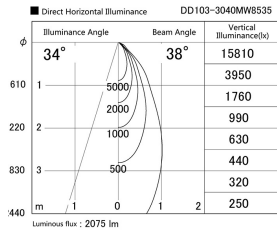

Item no. DD103-3040MW8535

Series Name: Versa R-G, Antiglare

Installation	Recessed mount
Type	Versa R-G, Antiglare
Fixture wattage	30.3W
Beam angle	43 deg.
Color Temp.	3500K
CRI	Ra>85
Luminous	2073 lm
Body	Die-cast aluminum alloy
Body finish	N/A
Trim finish	White
Reflector finish	Mirror
IP Rate	IP20
Light source	COB module
Input Voltage	AC220~240V
Dimming Type	Non-Dimmable
Certificate	CE, CCC
Cut Hole	150mm