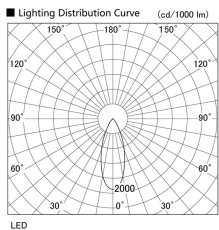

Item no. DD103-3040MW8535

Series Name: Versa R-G, Antiglare

Installation	Recessed mount
Type	Versa R-G, Antiglare
Fixture wattage	30.3W
Beam angle	43 deg.
Color Temp.	3500K
CRI	Ra>85
Luminous	2073 lm
Body	Die-cast aluminum alloy
Body finish	N/A
Trim finish	White
Reflector finish	Mirror
IP Rate	IP20
Light source	COB module
Input Voltage	AC220~240V
Dimming Type	Non-Dimmable
Certificate	CE, CCC
Cut Hole	150mm