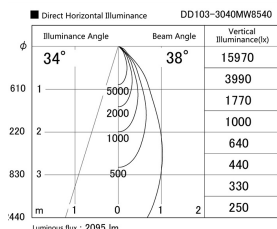

Item no. DD103-3040MW8540

Series Name: Versa R-G, Antiglare

Installation	Recessed mount
Type	Versa R-G, Antiglare
Fixture wattage	30.3W
Beam angle	43 deg.
Color Temp.	4000K
CRI	Ra>85
Luminous	2094 lm
Body	Die-cast aluminum alloy
Body finish	N/A
Trim finish	White
Reflector finish	Mirror
IP Rate	IP20
Light source	COB module
Input Voltage	AC220~240V
Dimming Type	Non-Dimmable
Certificate	CE, CCC
Cut Hole	150mm