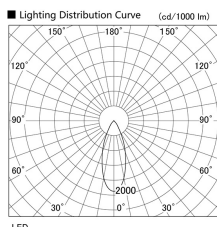

Item no. DD103-3040MW8540

Series Name: Versa R-G, Antiglare

Installation	Recessed mount
Type	Versa R-G, Antiglare
Fixture wattage	30.3W
Beam angle	43 deg.
Color Temp.	4000K
CRI	Ra>85
Luminous	2094 lm
Body	Die-cast aluminum alloy
Body finish	N/A
Trim finish	White
Reflector finish	Mirror
IP Rate	IP20
Light source	COB module
Input Voltage	AC220~240V
Dimming Type	Non-Dimmable
Certificate	CE, CCC
Cut Hole	150mm