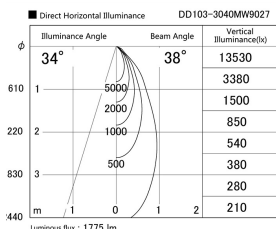

Item no. DD103-3040MW9027

Series Name: Versa R-G, Antiglare

Installation	Recessed mount
Type	
Fixture wattage	30.3W
Beam angle	43 deg.
Color Temp.	2700K
CRI	Ra>90
Luminous	1774 lm
Body	Die-cast aluminum alloy
Body finish	N/A
Trim finish	White
Reflector finish	Mirror
IP Rate	IP20
Light source	COB module
Input Voltage	AC220~240V
Dimming Type	Non-Dimmable
Certificate	CE, CCC
Cut Hole	150mm