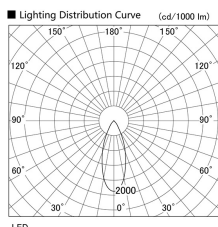

Item no. DD103-3040MW9027

Series Name: Versa R-G, Antiglare

Installation	Recessed mount
Type	
Fixture wattage	30.3W
Beam angle	43 deg.
Color Temp.	2700K
CRI	Ra>90
Luminous	1774 lm
Body	Die-cast aluminum alloy
Body finish	N/A
Trim finish	White
Reflector finish	Mirror
IP Rate	IP20
Light source	COB module
Input Voltage	AC220~240V
Dimming Type	Non-Dimmable
Certificate	CE, CCC
Cut Hole	150mm