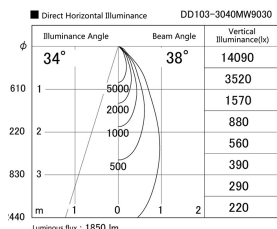

Item no. DD103-3040MW9030

Series Name: Versa R-G, Antiglare

Installation	Recessed mount
Type	
Fixture wattage	30.3W
Beam angle	43 deg.
Color Temp.	3000K
CRI	Ra>90
Luminous	1848 lm
Body	Die-cast aluminum alloy
Body finish	N/A
Trim finish	White
Reflector finish	Mirror
IP Rate	IP20
Light source	COB module
Input Voltage	AC220~240V
Dimming Type	Non-Dimmable
Certificate	CE, CCC
Cut Hole	150mm