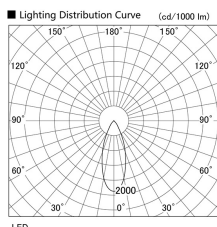

Item no. DD103-3040MW9030

Series Name: Versa R-G, Antiglare

Installation	Recessed mount
Type	
Fixture wattage	30.3W
Beam angle	43 deg.
Color Temp.	3000K
CRI	Ra>90
Luminous	1848 lm
Body	Die-cast aluminum alloy
Body finish	N/A
Trim finish	White
Reflector finish	Mirror
IP Rate	IP20
Light source	COB module
Input Voltage	AC220~240V
Dimming Type	Non-Dimmable
Certificate	CE, CCC
Cut Hole	150mm